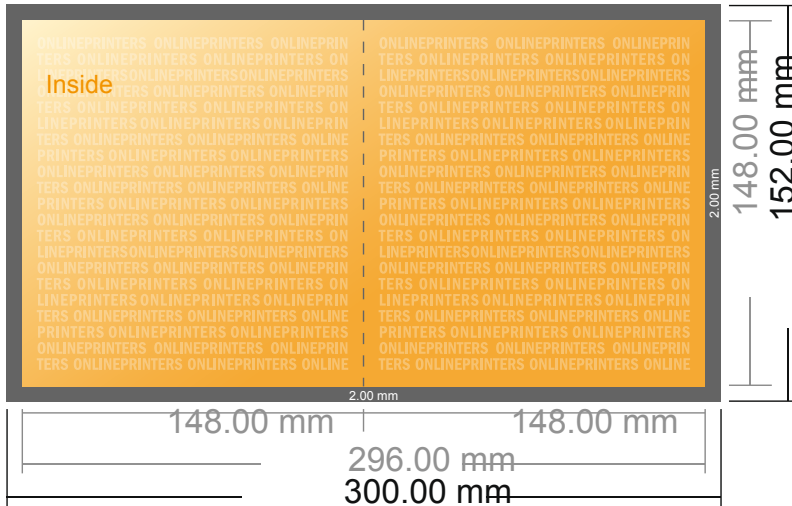

Folded Cards Portrait

A5-Square • Single fold • 4 pages

- Data format (incl. 2.00 mm bleed): 30.00 x 15.20 cm
- Trimmed size (open): 29.60 x 14.80 cm
- Trimmed size (closed): 14.80 x 14.80 cm

- **Safety margin**
Maintaining 4 mm space between the text/information and the edge of the trimmed format prevents undesirable cuts.

Please note:

- Allow for trim allowance and safety margin according to instructions.
- Arrange background graphics, images or graphics up to the edge of the data format.
- Tolerances may occur during production due to cutting, punching and folding processes.
- This sketch is not drawn to scale.
- Printing data: Instructions and templates can be found under the menu item "Printing data" at www.onlineprinters.com.