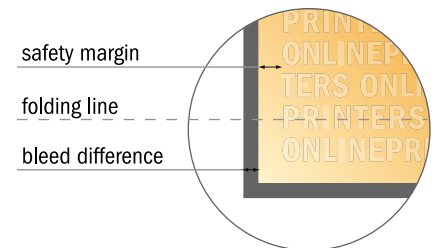

Folded Cards Portrait

A5-Square • Single fold • 4 pages

- Data format (incl. 2.00 mm bleed): 30.00 x 15.20 cm
- Trimmed size (open): 29.60 x 14.80 cm
- Trimmed size (closed): 14.80 x 14.80 cm

- **Safety margin**
Maintaining 4 mm space between the text/information and the edge of the trimmed format prevents undesirable cuts.

Please note:

- Allow for trim allowance and safety margin according to instructions.
- Arrange background graphics, images or graphics up to the edge of the data format.
- Tolerances may occur during production due to cutting, punching and folding processes.
- This sketch is not drawn to scale.
- Printing data: Instructions and templates can be found under the menu item "Printing data" at www.onlineprinters.com.