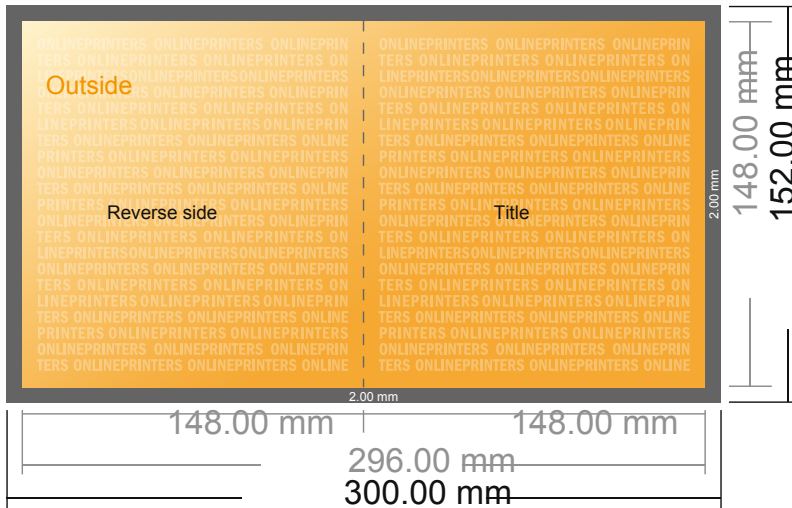

Folded Cards Portrait

A5-Square • Single fold • 4 pages

- Data format (incl. 2.00 mm bleed): 30.00 x 15.20 cm
- Trimmed size (open): 29.60 x 14.80 cm
- Trimmed size (closed): 14.80 x 14.80 cm

- **Safety margin**
Maintaining 4 mm space between the text/information and the edge of the trimmed format prevents undesirable cuts.

Please note:

- Allow for trim allowance and safety margin according to instructions.
- Arrange background graphics, images or graphics up to the edge of the data format.
- Tolerances may occur during production due to cutting, punching and folding processes.
- This sketch is not drawn to scale.
- Printing data: Instructions and templates can be found under the menu item "Printing data" at www.onlineprinters.com.