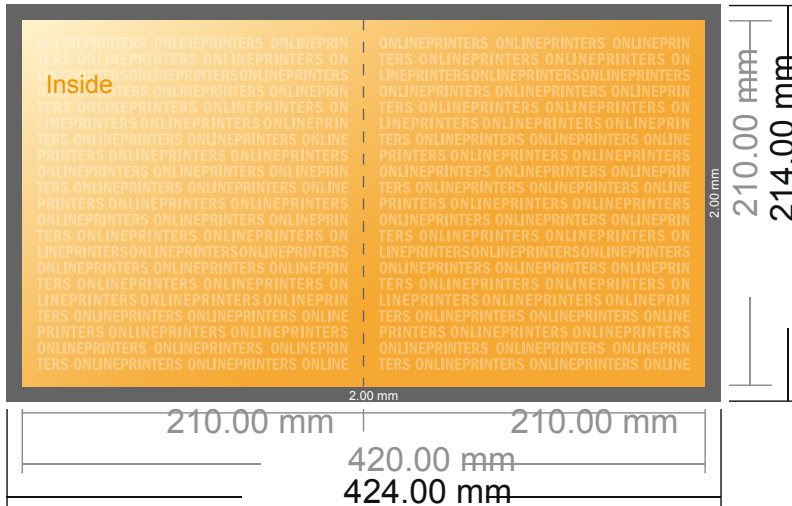

Folded Cards Portrait

A4-Square • Single fold • 4 pages

- **Data format**
(incl. 2.00 mm bleed):
42.40 x 21.40 cm
- **Trimmed size (open):**
42.00 x 21.00 cm
- **Trimmed size (closed):**
21.00 x 21.00 cm
- **Safety margin**
Maintaining 4 mm space between the text/information and the edge of the trimmed format prevents undesirable cuts.

Please note:

- Allow for trim allowance and safety margin according to instructions.
- Arrange background graphics, images or graphics up to the edge of the data format.
- Tolerances may occur during production due to cutting, punching and folding processes.
- This sketch is not drawn to scale.
- Printing data: Instructions and templates can be found under the menu item "Printing data" at www.onlineprinters.com.

Folded Cards Portrait

A4-Square • Single fold • 4 pages

- Data format (incl. 2.00 mm bleed): 42.40 x 21.40 cm
- Trimmed size (open): 42.00 x 21.00 cm
- Trimmed size (closed): 21.00 x 21.00 cm
- **Safety margin**
Maintaining 4 mm space between the text/information and the edge of the trimmed format prevents undesirable cuts.