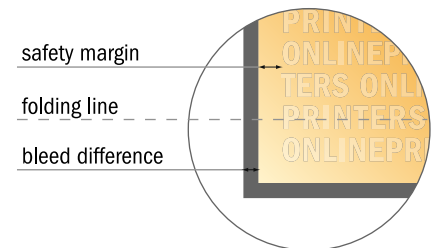

Folded Cards Portrait

A4-Square • Single fold • 4 pages

- **Data format**
(incl. 2.00 mm bleed):
42.40 x 21.40 cm
- **Trimmed size (open):**
42.00 x 21.00 cm
- **Trimmed size (closed):**
21.00 x 21.00 cm
- **Safety margin**
Maintaining 4 mm space between the text/information and the edge of the trimmed format prevents undesirable cuts.

Please note:

- Allow for trim allowance and safety margin according to instructions.
- Arrange background graphics, images or graphics up to the edge of the data format.
- Tolerances may occur during production due to cutting, punching and folding processes.
- This sketch is not drawn to scale.
- Printing data: Instructions and templates can be found under the menu item "Printing data" at www.onlineprinters.com.

Folded Cards Portrait

A4-Square • Single fold • 4 pages

- Data format (incl. 2.00 mm bleed): 42.40 x 21.40 cm
- Trimmed size (open): 42.00 x 21.00 cm
- Trimmed size (closed): 21.00 x 21.00 cm
- **Safety margin**
Maintaining 4 mm space between the text/information and the edge of the trimmed format prevents undesirable cuts.