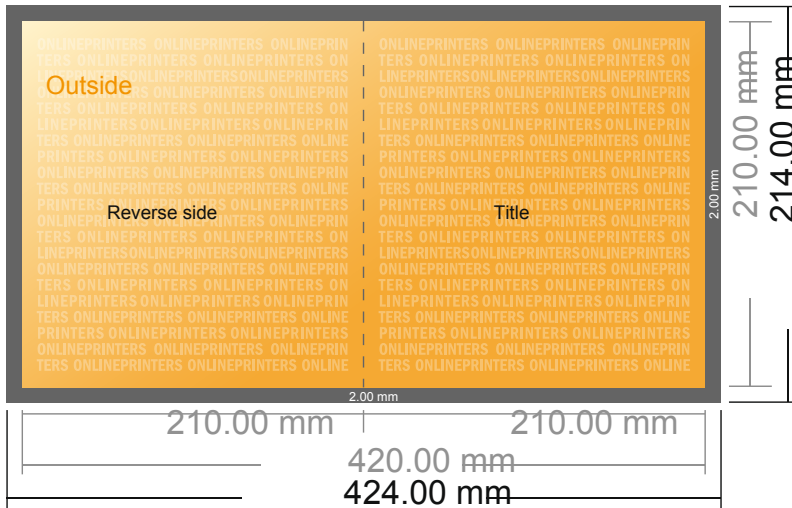

Folded Cards Portrait

A4-Square • Single fold • 4 pages

- **Data format**
(incl. 2.00 mm bleed):
42.40 x 21.40 cm
- **Trimmed size (open):**
42.00 x 21.00 cm
- **Trimmed size (closed):**
21.00 x 21.00 cm
- **Safety margin**
Maintaining 4 mm space between the text/information and the edge of the trimmed format prevents undesirable cuts.

Please note:

- Allow for trim allowance and safety margin according to instructions.
- Arrange background graphics, images or graphics up to the edge of the data format.
- Tolerances may occur during production due to cutting, punching and folding processes.
- This sketch is not drawn to scale.
- Printing data: Instructions and templates can be found under the menu item "Printing data" at www.onlineprinters.com.

Folded Cards Portrait

A4-Square • Single fold • 4 pages

- Data format (incl. 2.00 mm bleed): 42.40 x 21.40 cm
- Trimmed size (open): 42.00 x 21.00 cm
- Trimmed size (closed): 21.00 x 21.00 cm
- **Safety margin**
Maintaining 4 mm space between the text/information and the edge of the trimmed format prevents undesirable cuts.