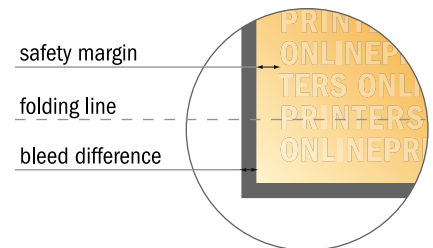

Folded Cards Portrait

A4-Square • Single fold • 4 pages

- **Data format**
(incl. 2.00 mm bleed):
42.40 x 21.40 cm
- **Trimmed size (open):**
42.00 x 21.00 cm
- **Trimmed size (closed):**
21.00 x 21.00 cm
- **Safety margin**
Maintaining 4 mm space between the text/information and the edge of the trimmed format prevents undesirable cuts.

Please note:

- Allow for trim allowance and safety margin according to instructions.
- Arrange background graphics, images or graphics up to the edge of the data format.
- Tolerances may occur during production due to cutting, punching and folding processes.
- This sketch is not drawn to scale.
- Printing data: Instructions and templates can be found under the menu item "Printing data" at www.onlineprinters.com.

Folded Cards Portrait

A4-Square • Single fold • 4 pages

- Data format (incl. 2.00 mm bleed): 42.40 x 21.40 cm
- Trimmed size (open): 42.00 x 21.00 cm
- Trimmed size (closed): 21.00 x 21.00 cm
- **Safety margin**
Maintaining 4 mm space between the text/information and the edge of the trimmed format prevents undesirable cuts.