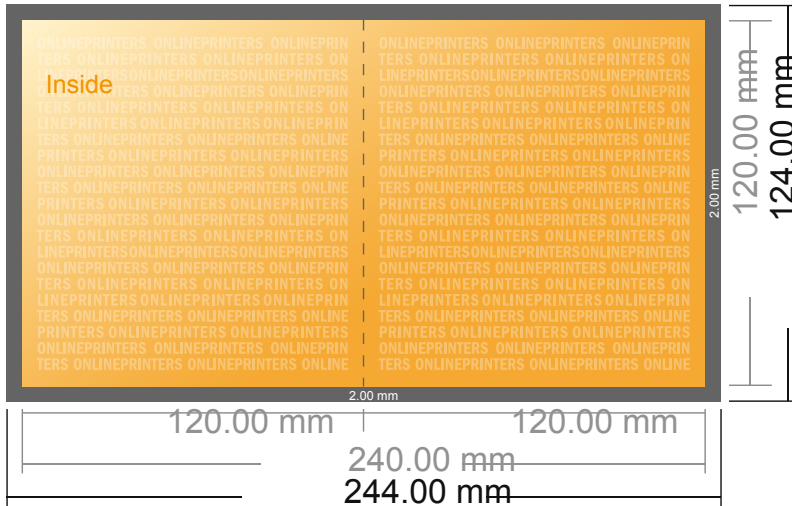

Folded Cards Portrait

CD-Format • Single fold • 4 pages

- **Data format**
(incl. 2.00 mm bleed):
24.40 x 12.40 cm
- **Trimmed size (open):**
24.00 x 12.00 cm
- **Trimmed size (closed):**
12.00 x 12.00 cm
- **Safety margin**
Maintaining 4 mm space between the text/information and the edge of the trimmed format prevents undesirable cuts.

Please note:

- Allow for trim allowance and safety margin according to instructions.
- Arrange background graphics, images or graphics up to the edge of the data format.
- Tolerances may occur during production due to cutting, punching and folding processes.
- This sketch is not drawn to scale.
- Printing data: Instructions and templates can be found under the menu item "Printing data" at www.onlineprinters.com.

Folded Cards Portrait

CD-Format • Single fold • 4 pages

- Data format (incl. 2.00 mm bleed): 24.40 x 12.40 cm
- Trimmed size (open): 24.00 x 12.00 cm
- Trimmed size (closed): 12.00 x 12.00 cm
- **Safety margin**
Maintaining 4 mm space between the text/information and the edge of the trimmed format prevents undesirable cuts.