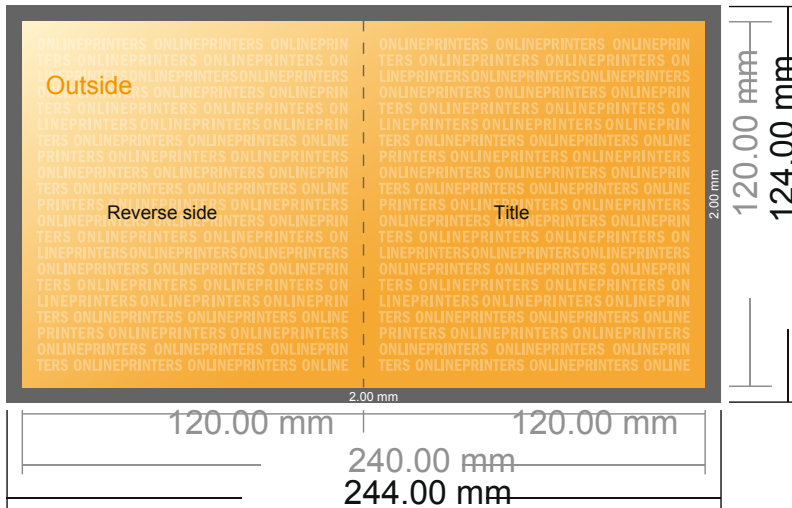

Folded Cards Portrait

CD-Format • Single fold • 4 pages

- **Data format**
(incl. 2.00 mm bleed):
24.40 x 12.40 cm
- **Trimmed size (open):**
24.00 x 12.00 cm
- **Trimmed size (closed):**
12.00 x 12.00 cm
- **Safety margin**
Maintaining 4 mm space between the text/information and the edge of the trimmed format prevents undesirable cuts.

Please note:

- Allow for trim allowance and safety margin according to instructions.
- Arrange background graphics, images or graphics up to the edge of the data format.
- Tolerances may occur during production due to cutting, punching and folding processes.
- This sketch is not drawn to scale.
- Printing data: Instructions and templates can be found under the menu item "Printing data" at www.onlineprinters.com.

Folded Cards Portrait

CD-Format • Single fold • 4 pages

- Data format (incl. 2.00 mm bleed): 24.40 x 12.40 cm
- Trimmed size (open): 24.00 x 12.00 cm
- Trimmed size (closed): 12.00 x 12.00 cm
- **Safety margin**
Maintaining 4 mm space between the text/information and the edge of the trimmed format prevents undesirable cuts.