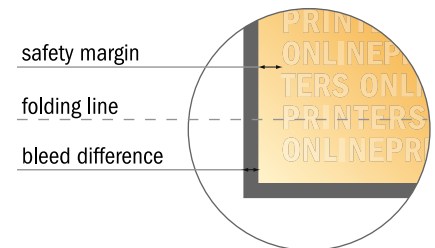

Folded Cards Portrait

CD-Format • Single fold • 4 pages

- **Data format**
(incl. 2.00 mm bleed):
24.40 x 12.40 cm
- **Trimmed size (open):**
24.00 x 12.00 cm
- **Trimmed size (closed):**
12.00 x 12.00 cm
- **Safety margin**
Maintaining 4 mm space between the text/information and the edge of the trimmed format prevents undesirable cuts.

Please note:

- Allow for trim allowance and safety margin according to instructions.
- Arrange background graphics, images or graphics up to the edge of the data format.
- Tolerances may occur during production due to cutting, punching and folding processes.
- This sketch is not drawn to scale.
- Printing data: Instructions and templates can be found under the menu item "Printing data" at www.onlineprinters.com.

Folded Cards Portrait

CD-Format • Single fold • 4 pages

- Data format (incl. 2.00 mm bleed): 24.40 x 12.40 cm
- Trimmed size (open): 24.00 x 12.00 cm
- Trimmed size (closed): 12.00 x 12.00 cm
- **Safety margin**
Maintaining 4 mm space between the text/information and the edge of the trimmed format prevents undesirable cuts.