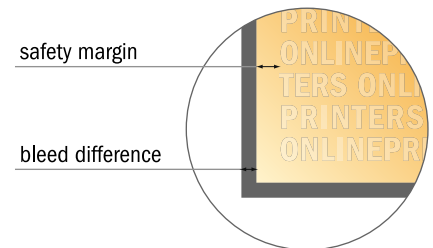

## Flag without cantilever

120.0 x 300.0 cm

- Data format:  
123.00 x 305.00 cm
- Trimmed size:  
120.00 x 300.00 cm
- Visible area:  
118.00 x 300.00 cm
- **Safety margin**  
Maintaining 60 mm space between the text/information and the edge of the trimmed format prevents undesirable cuts.

### Please note:

- Allow for trim allowance and safety margin according to instructions.
- Arrange background graphics, images or graphics up to the edge of the data format.
- Tolerances may occur during production due to cutting, punching and folding processes.
- This sketch is not drawn to scale.
- Printing data: Instructions and templates can be found under the menu item "Printing data" at [www.onlineprinters.com](http://www.onlineprinters.com).