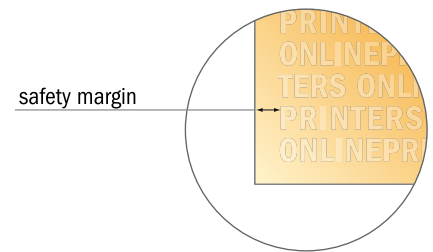

Mailers

DIN-B5 • without window

- Trimmed size:
17.60 x 25.00 cm
- Printable area:
16.60 x 25.00 cm
- **Safety margin**
Maintaining 4 mm space between the text/information and the edge of the trimmed format prevents undesirable cuts.

Please note:

- Allow for trim allowance and safety margin according to instructions.
- Arrange background graphics, images or graphics up to the edge of the data format.
- Tolerances may occur during production due to cutting, punching and folding processes.
- This sketch is not drawn to scale.
- Printing data: Instructions and templates can be found under the menu item "Printing data" at www.onlineprinters.com.