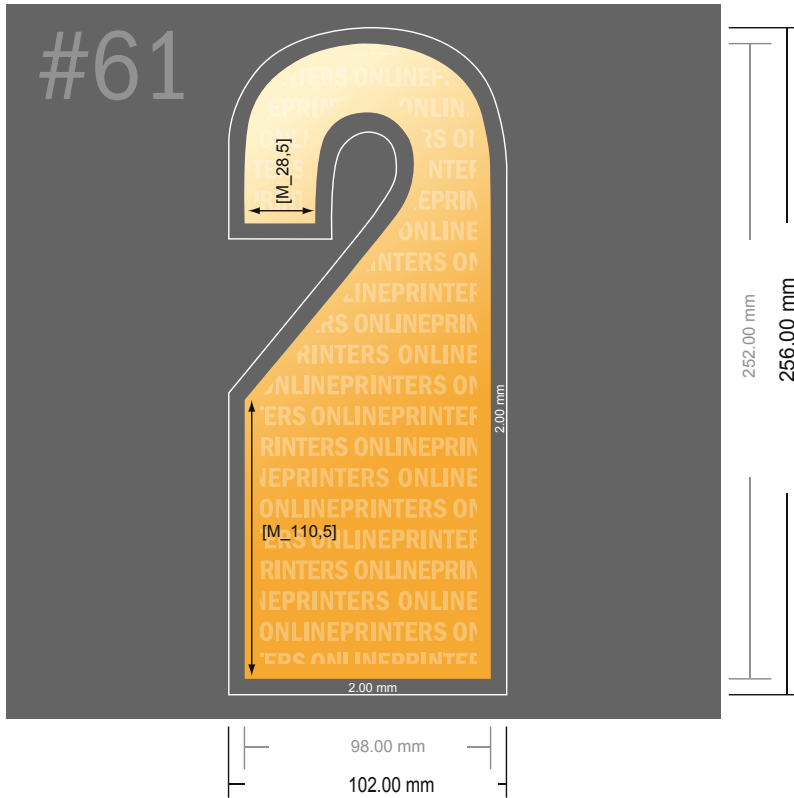

Door Hangers

- Data format (incl. 2.00 mm bleed): 10.20 x 25.60 cm
- Trimmed size (closed): 9.80 x 25.20 cm
- Front side and reverse side dimensions are identical.
- **Safety margin**
Maintaining 4 mm space between the text/information and the edge of the trimmed format prevents undesirable cuts.

Please note:

- Allow for trim allowance and safety margin according to instructions.
- Arrange background graphics, images or graphics up to the edge of the data format.
- Tolerances may occur during production due to cutting, punching and folding processes.
- This sketch is not drawn to scale.
- Printing data: Instructions and templates can be found under the menu item "Printing data" at www.onlineprinters.com.