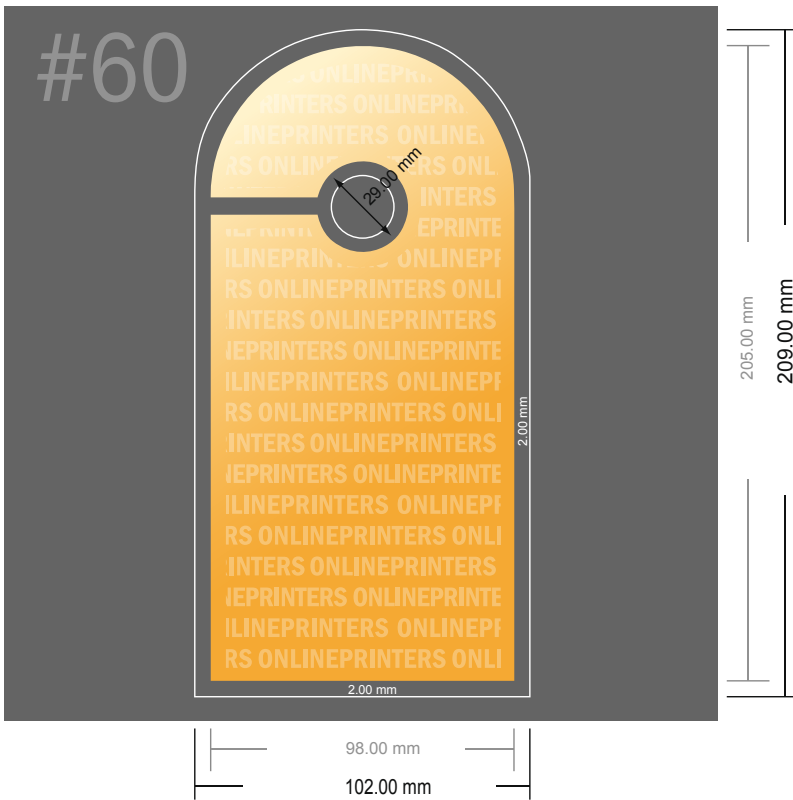

Door Hangers

- Data format
(incl. 2.00 mm bleed):
10.20 x 20.90 cm
- Trimmed size (closed):
9.80 x 20.50 cm
- Front side and reverse side dimensions are identical.
- **Safety margin**
Maintaining 4 mm space between the text/information and the edge of the trimmed format prevents undesirable cuts.

Please note:

- Allow for trim allowance and safety margin according to instructions.
- Arrange background graphics, images or graphics up to the edge of the data format.
- Tolerances may occur during production due to cutting, punching and folding processes.
- This sketch is not drawn to scale.
- Printing data: Instructions and templates can be found under the menu item "Printing data" at www.onlineprinters.com.