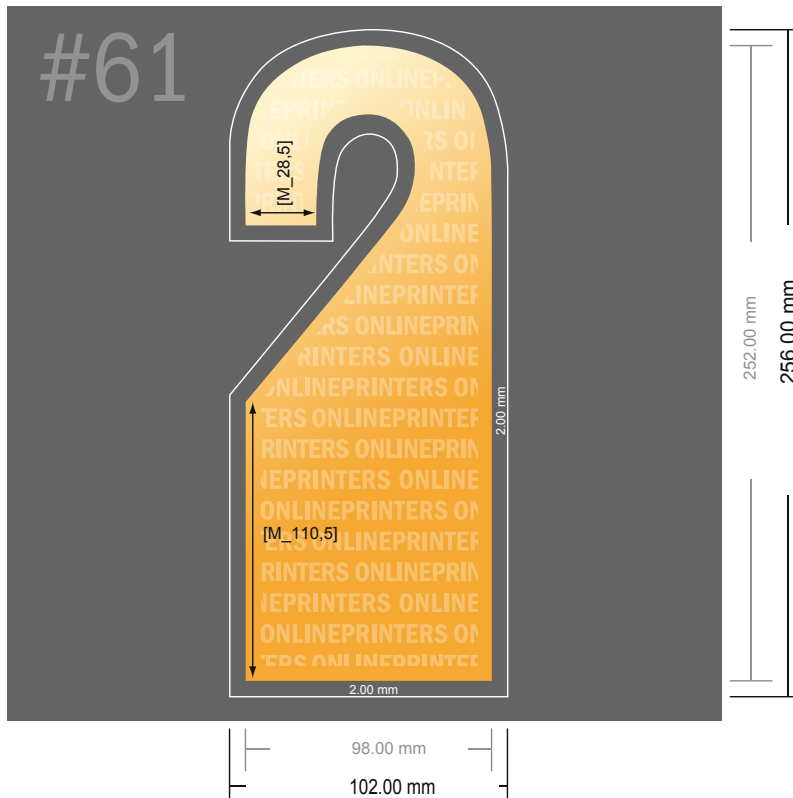

Door Hangers

- Data format (incl. 2.00 mm bleed): 10.20 x 25.60 cm
- Trimmed size (closed): 9.80 x 25.20 cm
- **Safety margin**
Maintaining 4 mm space between the text/information and the edge of the trimmed format prevents undesirable cuts.

Please note:

- Allow for trim allowance and safety margin according to instructions.
- Arrange background graphics, images or graphics up to the edge of the data format.
- Tolerances may occur during production due to cutting, punching and folding processes.
- This sketch is not drawn to scale.
- Printing data: Instructions and templates can be found under the menu item "Printing data" at www.onlineprinters.com.