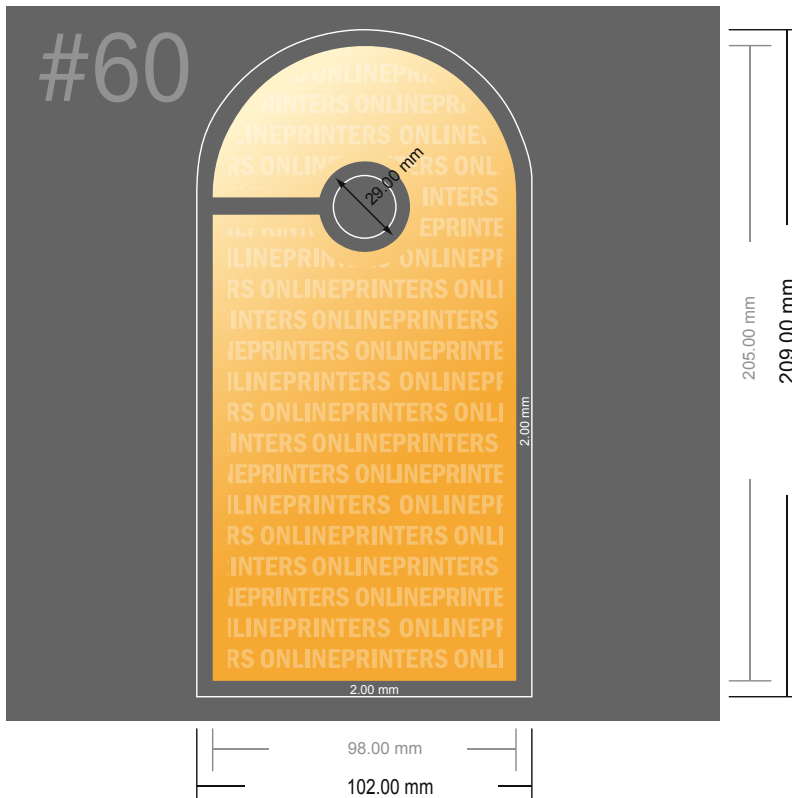

Door Hangers

- Data format (incl. 2.00 mm bleed): 10.20 x 20.90 cm
- Trimmed size (closed): 9.80 x 20.50 cm
- **Safety margin**
Maintaining 4 mm space between the text/information and the edge of the trimmed format prevents undesirable cuts.

Please note:

- Allow for trim allowance and safety margin according to instructions.
- Arrange background graphics, images or graphics up to the edge of the data format.
- Tolerances may occur during production due to cutting, punching and folding processes.
- This sketch is not drawn to scale.
- Printing data: Instructions and templates can be found under the menu item "Printing data" at www.onlineprinters.com.