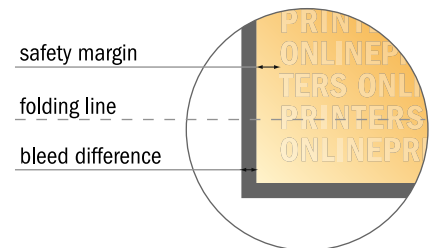

Folded Cards Landscape

DL • Single fold • 4 pages

- Data format (incl. 2.00 mm bleed): 42.40 x 10.90 cm
- Trimmed size (open): 42.00 x 10.50 cm
- Trimmed size (closed): 21.00 x 10.50 cm
- **Safety margin**
Maintaining 4 mm space between the text/information and the edge of the trimmed format prevents undesirable cuts.

Please note:

- Allow for trim allowance and safety margin according to instructions.
- Arrange background graphics, images or graphics up to the edge of the data format.
- Tolerances may occur during production due to cutting, punching and folding processes.
- This sketch is not drawn to scale.
- Printing data: Instructions and templates can be found under the menu item "Printing data" at www.onlineprinters.com.