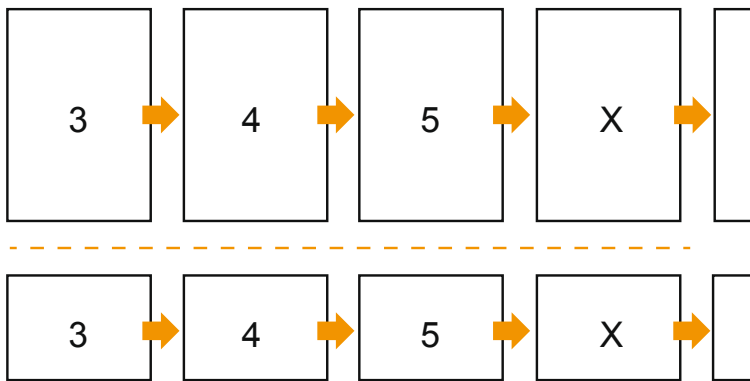

Catalogues

A4-Square

Sequence of pages

cover

inner part

Create pages consecutively as individual pages.

finished product

- Data format
(incl. 2.00 mm bleed):
21.40 x 21.40 cm
- Trimmed size (closed):
21.00 x 21.00 cm
- **Safety margin**
Maintaining 5 mm space between the text/information and the edge of the trimmed format prevents undesirable cuts.

Please note:

- Allow for trim allowance and safety margin according to instructions.
- Arrange background graphics, images or graphics up to the edge of the data format.
- Tolerances may occur during production due to cutting, punching and folding processes.
- This sketch is not drawn to scale.
- Printing data: Instructions and templates can be found under the menu item "Printing data" at www.onlineprinters.com.