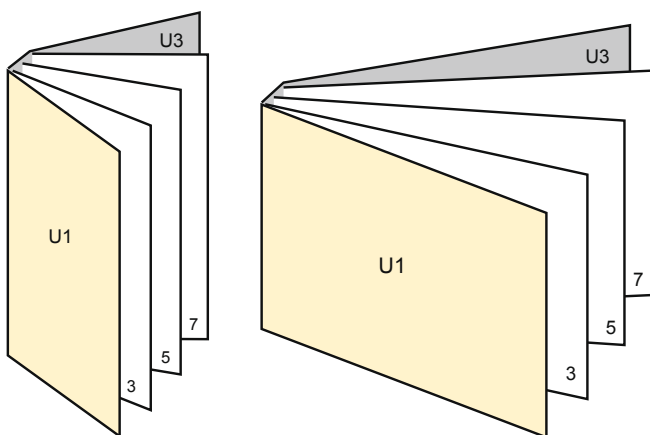

Catalogues

A4-Square

Sequence of pages

cover

inner part

Create pages consecutively as individual pages.

finished product

- Data format
(incl. 2.00 mm bleed):
21.40 x 21.40 cm
- Trimmed size (closed):
21.00 x 21.00 cm
- **Safety margin**
Maintaining 5 mm space between the text/information and the edge of the trimmed format prevents undesirable cuts.

Please note:

- Allow for trim allowance and safety margin according to instructions.
- Arrange background graphics, images or graphics up to the edge of the data format.
- Tolerances may occur during production due to cutting, punching and folding processes.
- This sketch is not drawn to scale.
- Printing data: Instructions and templates can be found under the menu item "Printing data" at www.onlineprinters.com.