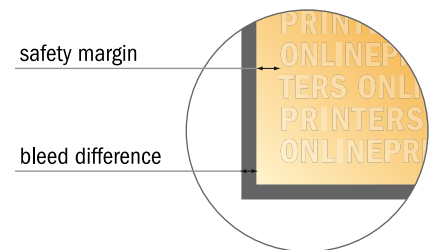

Catalogues

A4-Square

Sequence of pages

cover

inner part

Create pages consecutively as individual pages.

finished product

- Data format
(incl. 2.00 mm bleed):
21.40 x 21.40 cm
- Trimmed size (closed):
21.00 x 21.00 cm
- **Safety margin**
Maintaining 5 mm space between the text/information and the edge of the trimmed format prevents undesirable cuts.

Please note:

- Allow for trim allowance and safety margin according to instructions.
- Arrange background graphics, images or graphics up to the edge of the data format.
- Tolerances may occur during production due to cutting, punching and folding processes.
- This sketch is not drawn to scale.
- Printing data: Instructions and templates can be found under the menu item "Printing data" at www.onlineprinters.com.