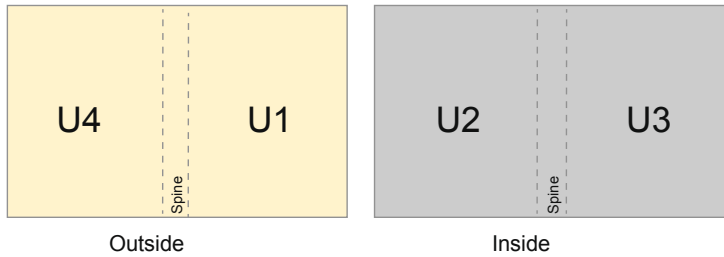

Catalogues

A4-Square

Sequence of pages

cover

inner part

Create pages consecutively as individual pages.

finished product

- Data format
(incl. 2.00 mm bleed):
21.40 x 21.40 cm
- Trimmed size (closed):
21.00 x 21.00 cm
- **Safety margin**
Maintaining 5 mm space between the text/information and the edge of the trimmed format prevents undesirable cuts.

Please note:

- Allow for trim allowance and safety margin according to instructions.
- Arrange background graphics, images or graphics up to the edge of the data format.
- Tolerances may occur during production due to cutting, punching and folding processes.
- This sketch is not drawn to scale.
- Printing data: Instructions and templates can be found under the menu item "Printing data" at www.onlineprinters.com.