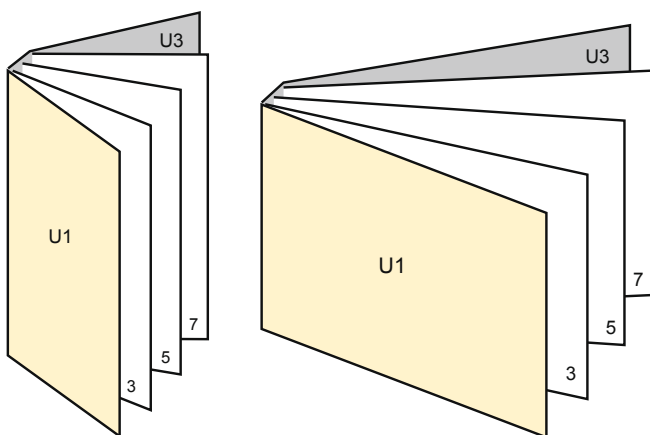

## Sequence of pages

cover

inner part

Create pages consecutively as individual pages.

finished product

- Data format (incl. 2.00 mm bleed): 21.40 x 28.40 cm

- Trimmed size (closed): 21.00 x 28.00 cm

- **Safety margin**  
Maintaining 5 mm space between the text/information and the edge of the trimmed format prevents undesirable cuts.

### Please note:

- Allow for trim allowance and safety margin according to instructions.
- Arrange background graphics, images or graphics up to the edge of the data format.
- Tolerances may occur during production due to cutting, punching and folding processes.
- This sketch is not drawn to scale.
- Printing data: Instructions and templates can be found under the menu item "Printing data" at [www.onlineprinters.com](http://www.onlineprinters.com).