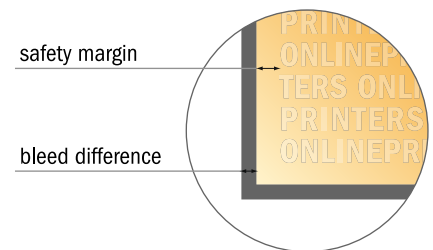

## Sequence of pages

cover

inner part

Create pages consecutively as individual pages.

finished product

- Data format (incl. 2.00 mm bleed): 21.40 x 28.40 cm

- Trimmed size (closed): 21.00 x 28.00 cm

- **Safety margin**  
Maintaining 5 mm space between the text/information and the edge of the trimmed format prevents undesirable cuts.

### Please note:

- Allow for trim allowance and safety margin according to instructions.
- Arrange background graphics, images or graphics up to the edge of the data format.
- Tolerances may occur during production due to cutting, punching and folding processes.
- This sketch is not drawn to scale.
- Printing data: Instructions and templates can be found under the menu item "Printing data" at [www.onlineprinters.com](http://www.onlineprinters.com).