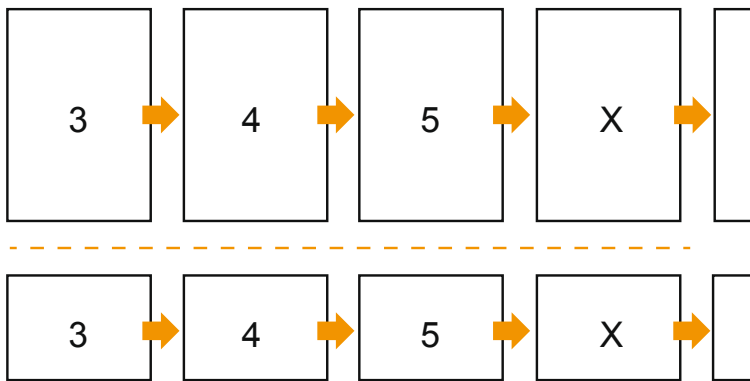

# Catalogues

Art-Size • Portrait

## Sequence of pages

cover

inner part

Create pages consecutively as individual pages.

finished product

- Data format (incl. 2.00 mm bleed): 21.40 x 28.40 cm

- Trimmed size (closed): 21.00 x 28.00 cm

- **Safety margin**  
Maintaining 5 mm space between the text/information and the edge of the trimmed format prevents undesirable cuts.

### Please note:

- Allow for trim allowance and safety margin according to instructions.
- Arrange background graphics, images or graphics up to the edge of the data format.
- Tolerances may occur during production due to cutting, punching and folding processes.
- This sketch is not drawn to scale.
- Printing data: Instructions and templates can be found under the menu item "Printing data" at [www.onlineprinters.com](http://www.onlineprinters.com).