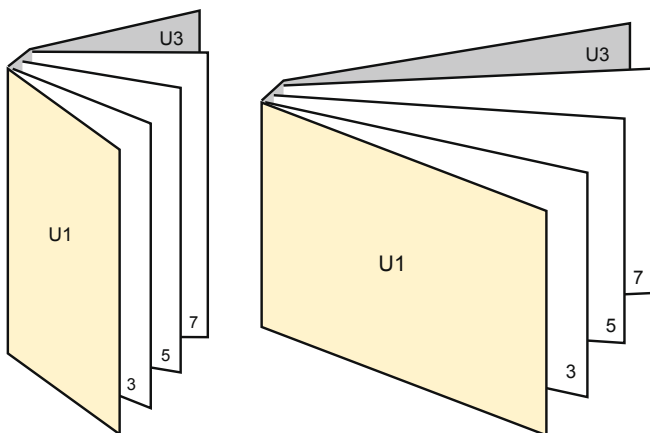

## Sequence of pages

cover

inner part

Create pages consecutively as individual pages.

finished product

- Data format (incl. 2.00 mm bleed): 10.90 x 15.20 cm

- Trimmed size (closed): 10.50 x 14.80 cm

- **Safety margin**  
Maintaining 5 mm space between the text/information and the edge of the trimmed format prevents undesirable cuts.

### Please note:

- Allow for trim allowance and safety margin according to instructions.
- Arrange background graphics, images or graphics up to the edge of the data format.
- Tolerances may occur during production due to cutting, punching and folding processes.
- This sketch is not drawn to scale.
- Printing data: Instructions and templates can be found under the menu item "Printing data" at [www.onlineprinters.com](http://www.onlineprinters.com).