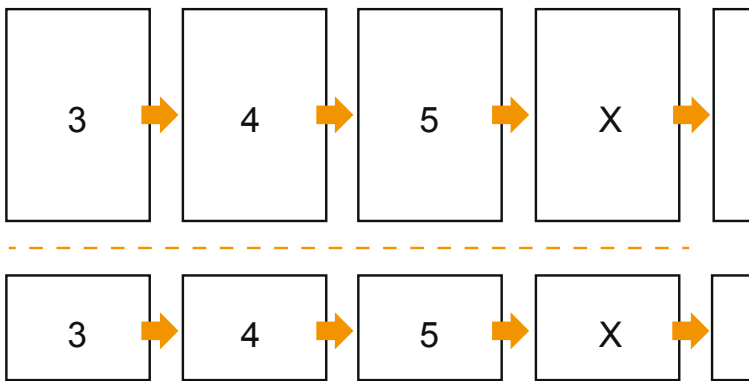

# Catalogues

A6 • Portrait

## Sequence of pages

cover

inner part

Create pages consecutively as individual pages.

finished product

- Data format (incl. 2.00 mm bleed): 10.90 x 15.20 cm

- Trimmed size (closed): 10.50 x 14.80 cm

- **Safety margin**  
Maintaining 5 mm space between the text/information and the edge of the trimmed format prevents undesirable cuts.

### Please note:

- Allow for trim allowance and safety margin according to instructions.
- Arrange background graphics, images or graphics up to the edge of the data format.
- Tolerances may occur during production due to cutting, punching and folding processes.
- This sketch is not drawn to scale.
- Printing data: Instructions and templates can be found under the menu item "Printing data" at [www.onlineprinters.com](http://www.onlineprinters.com).