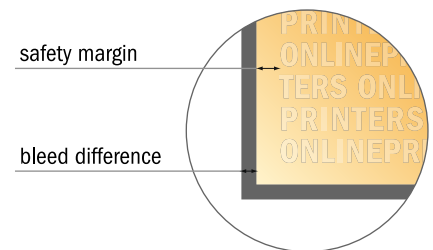

## Sequence of pages

cover

inner part

Create pages consecutively as individual pages.

finished product

- Data format (incl. 2.00 mm bleed): 10.90 x 15.20 cm

- Trimmed size (closed): 10.50 x 14.80 cm

- **Safety margin**  
Maintaining 5 mm space between the text/information and the edge of the trimmed format prevents undesirable cuts.

### Please note:

- Allow for trim allowance and safety margin according to instructions.
- Arrange background graphics, images or graphics up to the edge of the data format.
- Tolerances may occur during production due to cutting, punching and folding processes.
- This sketch is not drawn to scale.
- Printing data: Instructions and templates can be found under the menu item "Printing data" at [www.onlineprinters.com](http://www.onlineprinters.com).