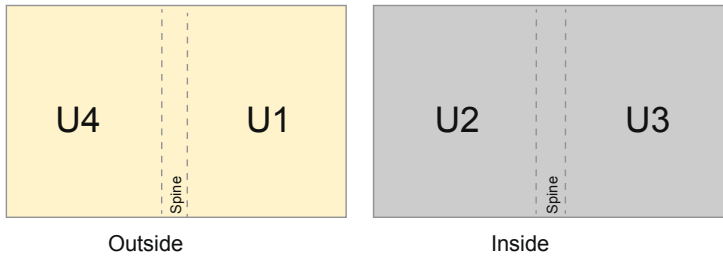

# Catalogues

A6 • Portrait

## Sequence of pages

cover

inner part

Create pages consecutively as individual pages.

finished product

- Data format (incl. 2.00 mm bleed): 10.90 x 15.20 cm

- Trimmed size (closed): 10.50 x 14.80 cm

- **Safety margin**  
Maintaining 5 mm space between the text/information and the edge of the trimmed format prevents undesirable cuts.

### Please note:

- Allow for trim allowance and safety margin according to instructions.
- Arrange background graphics, images or graphics up to the edge of the data format.
- Tolerances may occur during production due to cutting, punching and folding processes.
- This sketch is not drawn to scale.
- Printing data: Instructions and templates can be found under the menu item "Printing data" at [www.onlineprinters.com](http://www.onlineprinters.com).