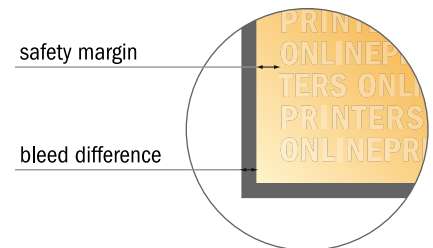

# Gummed Mount Brochure

A6-Square

- Data format (incl. 2.00 mm bleed): 10.90 x 10.90 cm
- Trimmed size (open): 21.00 x 10.50 cm
- Trimmed size (closed): 10.50 x 10.50 cm

- **Safety margin**  
Maintaining 5 mm space between the text/information and the edge of the trimmed format prevents undesirable cuts.

**Please note:**

- Allow for trim allowance and safety margin according to instructions.
- Arrange background graphics, images or graphics up to the edge of the data format.
- Tolerances may occur during production due to cutting, punching and folding processes.
- This sketch is not drawn to scale.
- Printing data: Instructions and templates can be found under the menu item "Printing data" at [www.onlineprinters.com](http://www.onlineprinters.com).

## Gummed Mount Brochure

A6-Square

- Data format (incl. 2.00 mm bleed): 10.90 x 10.90 cm
- Trimmed size (open): 21.00 x 10.50 cm
- Trimmed size (closed): 10.50 x 10.50 cm

- **Safety margin**  
Maintaining 5 mm space between the text/information and the edge of the trimmed format prevents undesirable cuts.