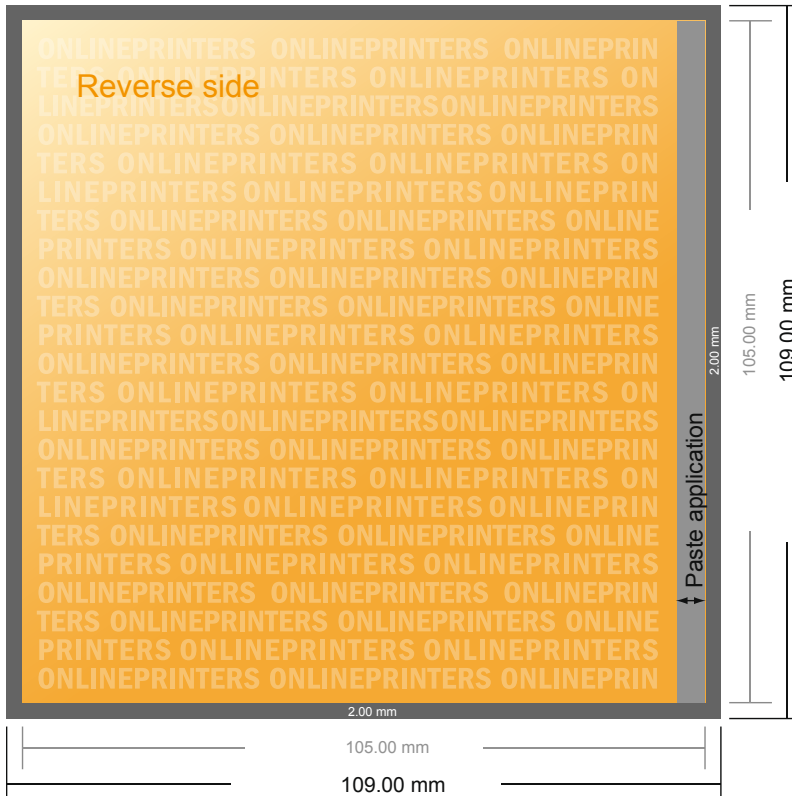

# Gummed Mount Brochure

A6-Square

- Data format (incl. 2.00 mm bleed): 10.90 x 10.90 cm
- Trimmed size (open): 21.00 x 10.50 cm
- Trimmed size (closed): 10.50 x 10.50 cm

- **Safety margin**  
Maintaining 5 mm space between the text/information and the edge of the trimmed format prevents undesirable cuts.

**Please note:**

- Allow for trim allowance and safety margin according to instructions.
- Arrange background graphics, images or graphics up to the edge of the data format.
- Tolerances may occur during production due to cutting, punching and folding processes.
- This sketch is not drawn to scale.
- Printing data: Instructions and templates can be found under the menu item "Printing data" at [www.onlineprinters.com](http://www.onlineprinters.com).

## Gummed Mount Brochure

A6-Square

- Data format (incl. 2.00 mm bleed): 10.90 x 10.90 cm
- Trimmed size (open): 21.00 x 10.50 cm
- Trimmed size (closed): 10.50 x 10.50 cm

- **Safety margin**  
Maintaining 5 mm space between the text/information and the edge of the trimmed format prevents undesirable cuts.

### Please note:

- Allow for trim allowance and safety margin according to instructions.
- Arrange background graphics, images or graphics up to the edge of the data format.
- Tolerances may occur during production due to cutting, punching and folding processes.
- This sketch is not drawn to scale.
- Printing data: Instructions and templates can be found under the menu item "Printing data" at [www.onlineprinters.com](http://www.onlineprinters.com).