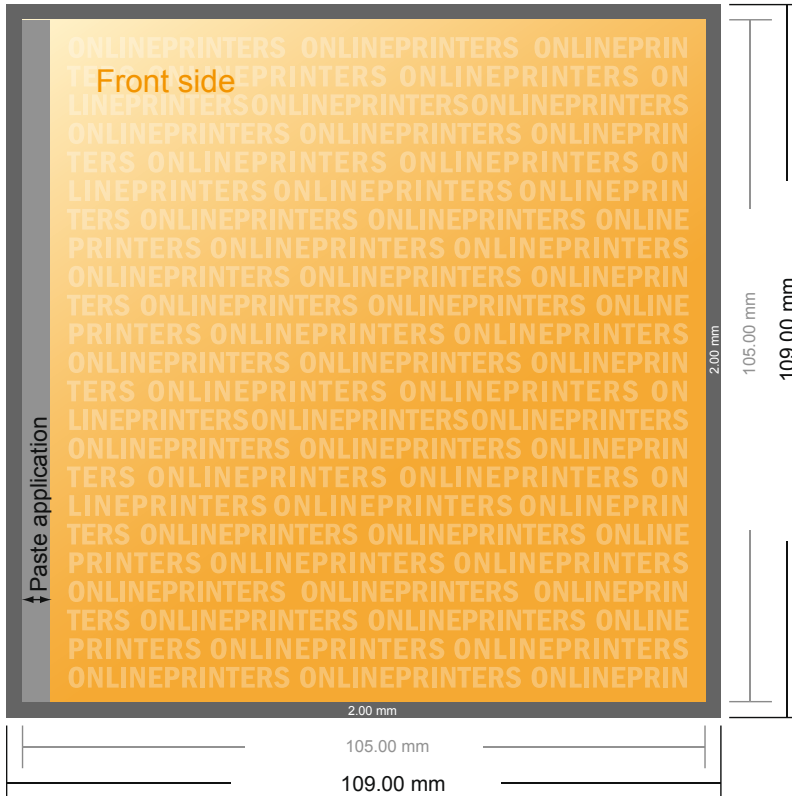

# Gummed Mount Brochure

A6-Square

- Data format (incl. 2.00 mm bleed): 10.90 x 10.90 cm
- Trimmed size (open): 21.00 x 10.50 cm
- Trimmed size (closed): 10.50 x 10.50 cm

- **Safety margin**  
Maintaining 5 mm space between the text/information and the edge of the trimmed format prevents undesirable cuts.

**Please note:**

- Allow for trim allowance and safety margin according to instructions.
- Arrange background graphics, images or graphics up to the edge of the data format.
- Tolerances may occur during production due to cutting, punching and folding processes.
- This sketch is not drawn to scale.
- Printing data: Instructions and templates can be found under the menu item "Printing data" at [www.onlineprinters.com](http://www.onlineprinters.com).

## Gummed Mount Brochure

A6-Square

- Data format (incl. 2.00 mm bleed): 10.90 x 10.90 cm
- Trimmed size (open): 21.00 x 10.50 cm
- Trimmed size (closed): 10.50 x 10.50 cm

- **Safety margin**  
Maintaining 5 mm space between the text/information and the edge of the trimmed format prevents undesirable cuts.

### Please note:

- Allow for trim allowance and safety margin according to instructions.
- Arrange background graphics, images or graphics up to the edge of the data format.
- Tolerances may occur during production due to cutting, punching and folding processes.
- This sketch is not drawn to scale.
- Printing data: Instructions and templates can be found under the menu item "Printing data" at [www.onlineprinters.com](http://www.onlineprinters.com).