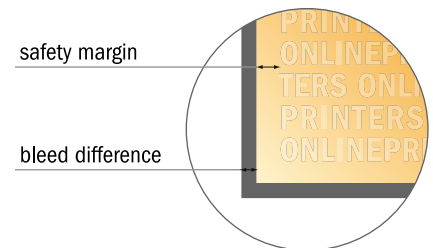

# Gummed Mount Brochure

A6-Square

- Data format (incl. 2.00 mm bleed): 10.90 x 10.90 cm
- Trimmed size (open): 21.00 x 10.50 cm
- Trimmed size (closed): 10.50 x 10.50 cm

- **Safety margin**  
Maintaining 5 mm space between the text/information and the edge of the trimmed format prevents undesirable cuts.

**Please note:**

- Allow for trim allowance and safety margin according to instructions.
- Arrange background graphics, images or graphics up to the edge of the data format.
- Tolerances may occur during production due to cutting, punching and folding processes.
- This sketch is not drawn to scale.
- Printing data: Instructions and templates can be found under the menu item "Printing data" at [www.onlineprinters.com](http://www.onlineprinters.com).

## Gummed Mount Brochure

A6-Square

- Data format (incl. 2.00 mm bleed): 10.90 x 10.90 cm
- Trimmed size (open): 21.00 x 10.50 cm
- Trimmed size (closed): 10.50 x 10.50 cm

- **Safety margin**  
Maintaining 5 mm space between the text/information and the edge of the trimmed format prevents undesirable cuts.

### Please note:

- Allow for trim allowance and safety margin according to instructions.
- Arrange background graphics, images or graphics up to the edge of the data format.
- Tolerances may occur during production due to cutting, punching and folding processes.
- This sketch is not drawn to scale.
- Printing data: Instructions and templates can be found under the menu item "Printing data" at [www.onlineprinters.com](http://www.onlineprinters.com).