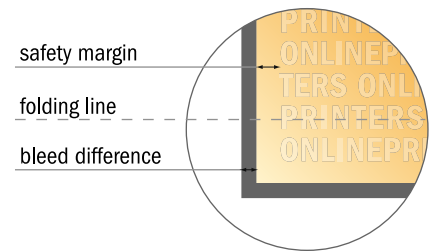

## Folded Leaflets Portrait

DL • Parallel fold • 12 pages

- Data format (incl. 2.00 mm bleed): 59.80 x 21.40 cm
- Trimmed size (open): 59.40 x 21.00 cm
- Trimmed size (closed): 10.00 x 21.00 cm
- **Safety margin**  
Maintaining 4 mm space between the text/information and the edge of the trimmed format prevents undesirable cuts.

### Please note:

- Allow for trim allowance and safety margin according to instructions.
- Arrange background graphics, images or graphics up to the edge of the data format.
- Tolerances may occur during production due to cutting, punching and folding processes.
- This sketch is not drawn to scale.
- Printing data: Instructions and templates can be found under the menu item "Printing data" at [www.onlineprinters.com](http://www.onlineprinters.com).