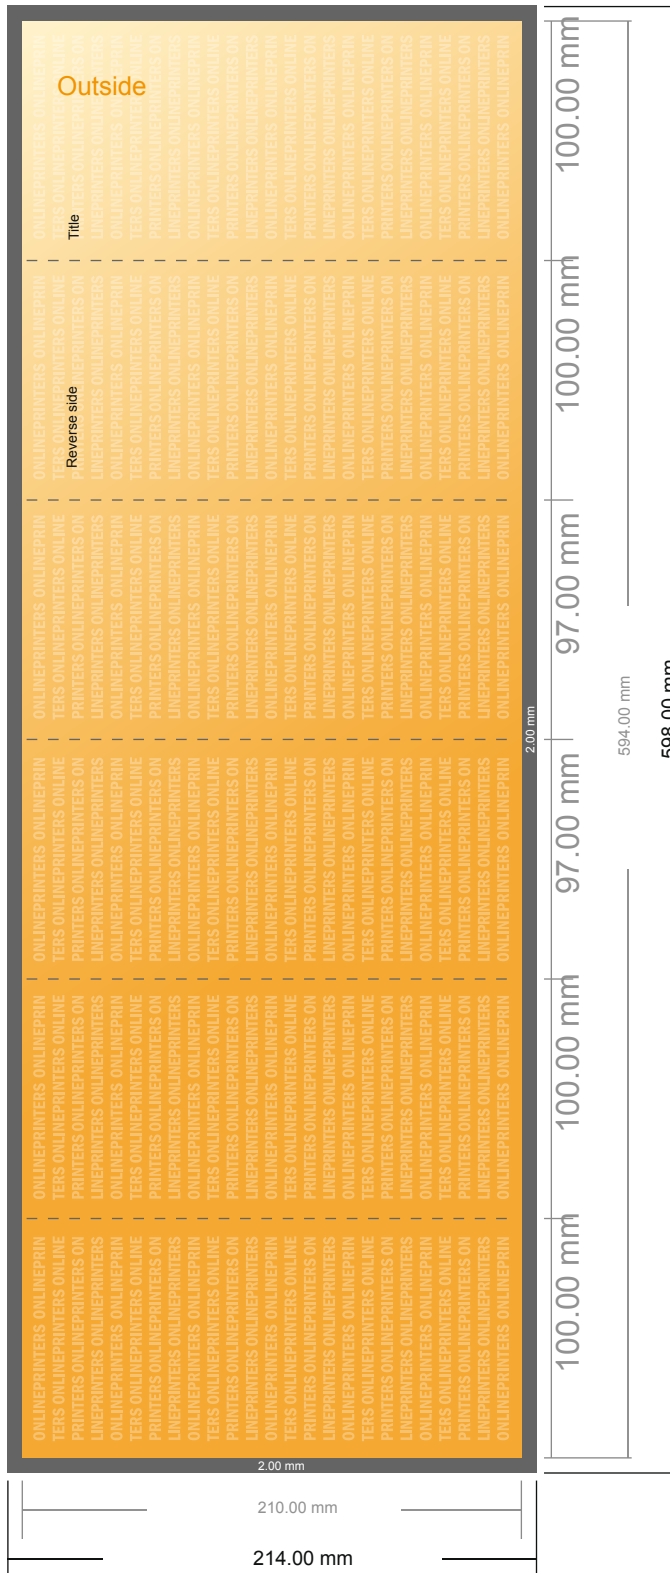

## Folded Leaflets Portrait

DL • Parallel fold • 12 pages

- Data format (incl. 2.00 mm bleed): 59.80 x 21.40 cm
- Trimmed size (open): 59.40 x 21.00 cm
- Trimmed size (closed): 10.00 x 21.00 cm
- **Safety margin**  
Maintaining 4 mm space between the text/information and the edge of the trimmed format prevents undesirable cuts.

### Please note:

- Allow for trim allowance and safety margin according to instructions.
- Arrange background graphics, images or graphics up to the edge of the data format.
- Tolerances may occur during production due to cutting, punching and folding processes.
- This sketch is not drawn to scale.
- Printing data: Instructions and templates can be found under the menu item "Printing data" at [www.onlineprinters.com](http://www.onlineprinters.com).