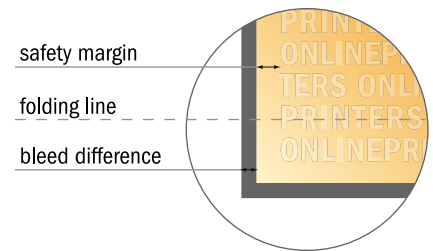

### Please note:

- Allow for trim allowance and safety margin according to instructions.
- Arrange background graphics, images or graphics up to the edge of the data format.
- Tolerances may occur during production due to cutting, punching and folding processes.
- This sketch is not drawn to scale.
- Printing data: Instructions and templates can be found under the menu item "Printing data" at [www.onlineprinters.com](http://www.onlineprinters.com).

## Folded Leaflets Portrait

DL • Parallel fold • 12 pages

- Data format (incl. 2.00 mm bleed): 59.80 x 21.40 cm
- Trimmed size (open): 59.40 x 21.00 cm
- Trimmed size (closed): 10.00 x 21.00 cm
- **Safety margin**  
Maintaining 4 mm space between the text/information and the edge of the trimmed format prevents undesirable cuts.