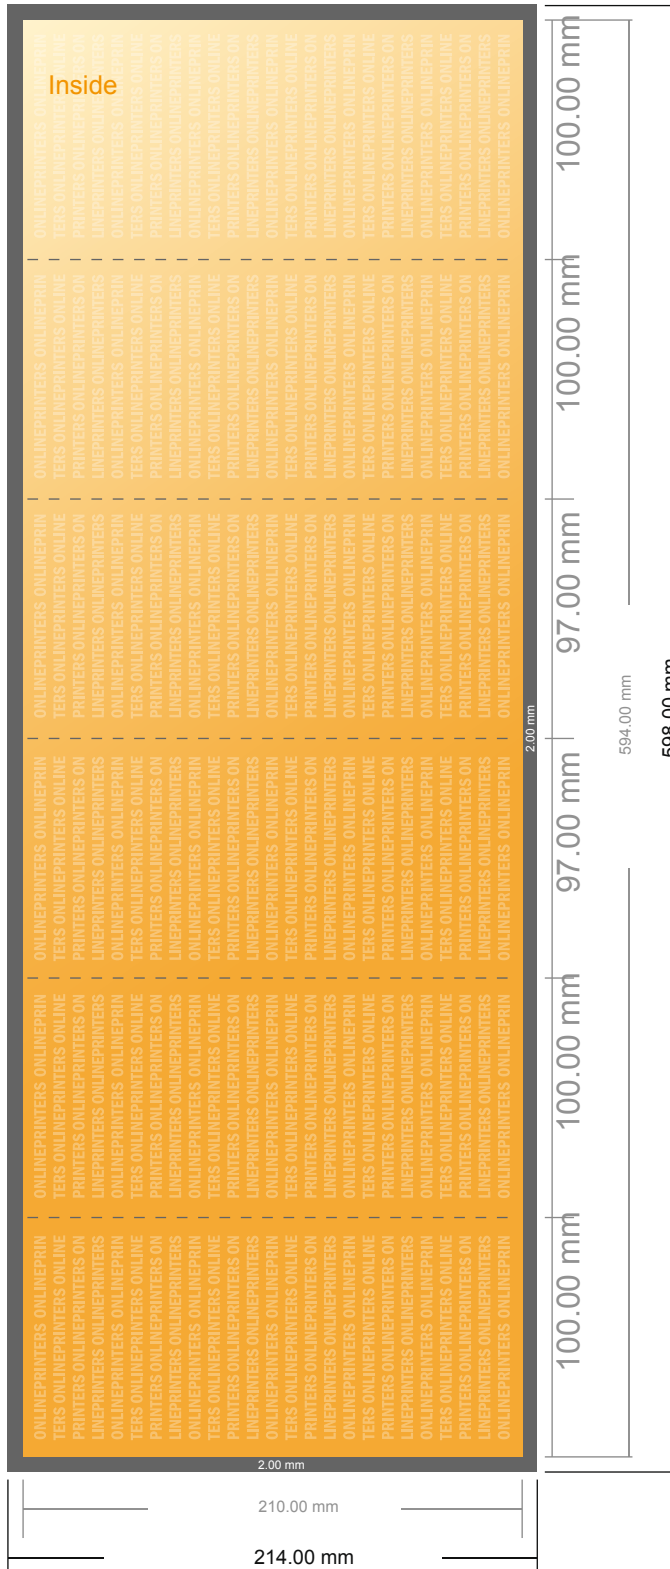

## Folded Leaflets Portrait

DL • Parallel fold • 12 pages

- Data format (incl. 2.00 mm bleed): 59.80 x 21.40 cm
- Trimmed size (open): 59.40 x 21.00 cm
- Trimmed size (closed): 10.00 x 21.00 cm
- **Safety margin**  
Maintaining 4 mm space between the text/information and the edge of the trimmed format prevents undesirable cuts.

### Please note:

- Allow for trim allowance and safety margin according to instructions.
- Arrange background graphics, images or graphics up to the edge of the data format.
- Tolerances may occur during production due to cutting, punching and folding processes.
- This sketch is not drawn to scale.
- Printing data: Instructions and templates can be found under the menu item "Printing data" at [www.onlineprinters.com](http://www.onlineprinters.com).