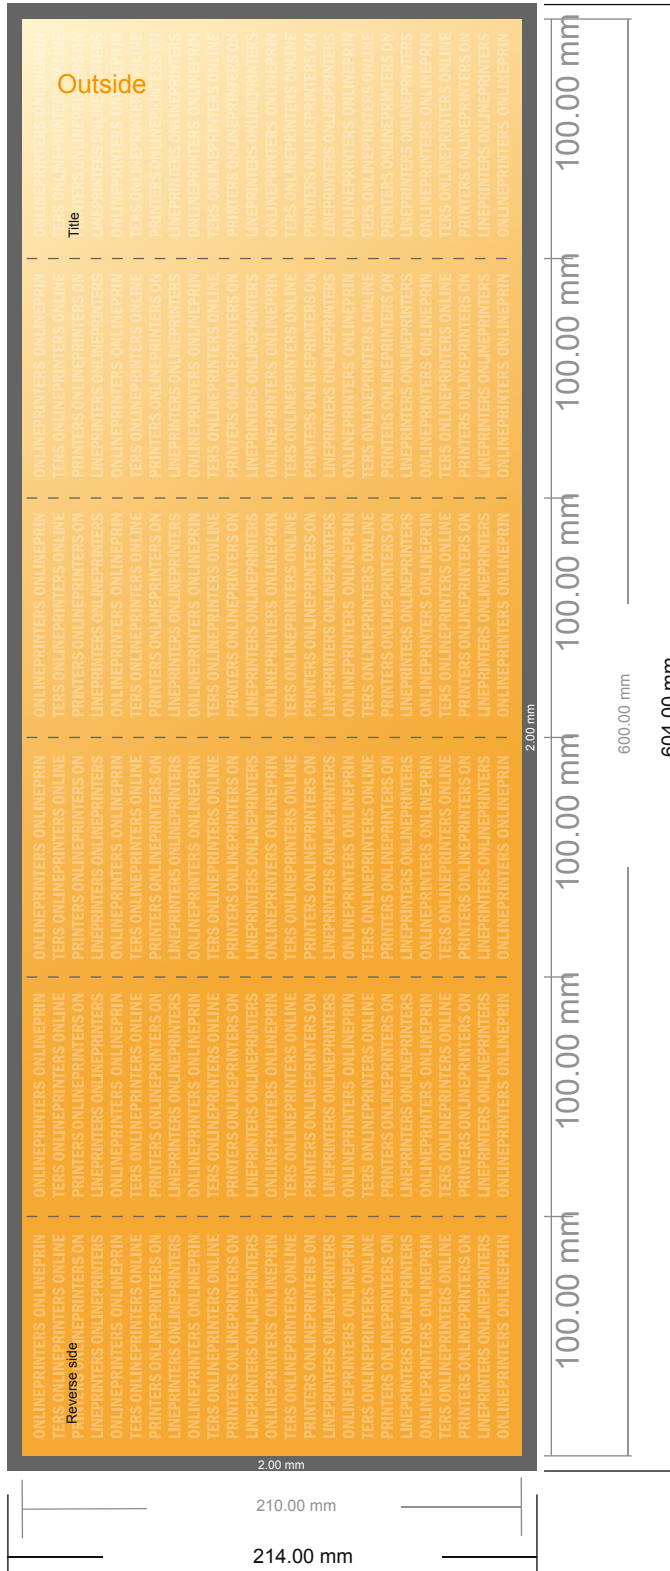

## Folded Leaflets Portrait

DL • Accordion fold • 12 pages

- Data format (incl. 2.00 mm bleed): 60.40 x 21.40 cm

- Trimmed size (open): 60.00 x 21.00 cm

- Trimmed size (closed): 10.00 x 21.00 cm

- **Safety margin**  
Maintaining 4 mm space between the text/information and the edge of the trimmed format prevents undesirable cuts.

### Please note:

- Allow for trim allowance and safety margin according to instructions.
- Arrange background graphics, images or graphics up to the edge of the data format.
- Tolerances may occur during production due to cutting, punching and folding processes.
- This sketch is not drawn to scale.
- Printing data: Instructions and templates can be found under the menu item "Printing data" at [www.onlineprinters.com](http://www.onlineprinters.com).