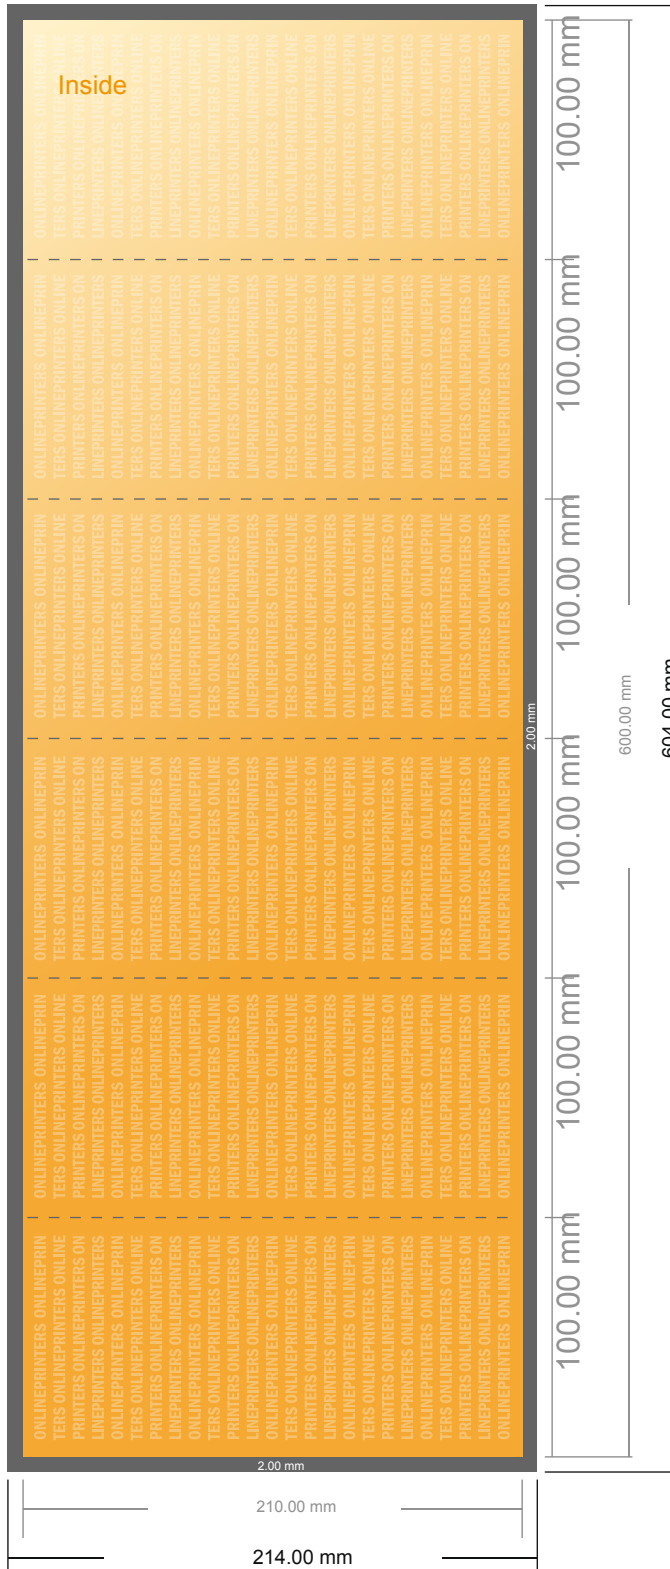

## Folded Leaflets Portrait

DL • Accordion fold • 12 pages

- Data format (incl. 2.00 mm bleed): 60.40 x 21.40 cm

- Trimmed size (open): 60.00 x 21.00 cm

- Trimmed size (closed): 10.00 x 21.00 cm

- **Safety margin**  
Maintaining 4 mm space between the text/information and the edge of the trimmed format prevents undesirable cuts.

### Please note:

- Allow for trim allowance and safety margin according to instructions.
- Arrange background graphics, images or graphics up to the edge of the data format.
- Tolerances may occur during production due to cutting, punching and folding processes.
- This sketch is not drawn to scale.
- Printing data: Instructions and templates can be found under the menu item "Printing data" at [www.onlineprinters.com](http://www.onlineprinters.com).