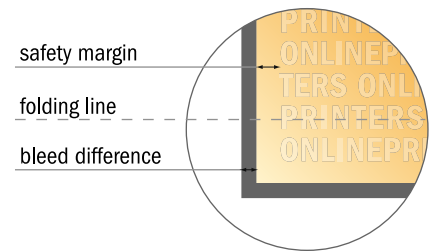

## Folded Leaflets Portrait

DL • Accordion fold • 12 pages

- Data format (incl. 2.00 mm bleed): 60.40 x 21.40 cm

- Trimmed size (open): 60.00 x 21.00 cm

- Trimmed size (closed): 10.00 x 21.00 cm

- **Safety margin**  
Maintaining 4 mm space between the text/information and the edge of the trimmed format prevents undesirable cuts.

### Please note:

- Allow for trim allowance and safety margin according to instructions.
- Arrange background graphics, images or graphics up to the edge of the data format.
- Tolerances may occur during production due to cutting, punching and folding processes.
- This sketch is not drawn to scale.
- Printing data: Instructions and templates can be found under the menu item "Printing data" at [www.onlineprinters.com](http://www.onlineprinters.com).