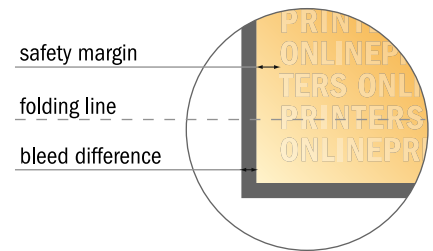

### Please note:

- Allow for trim allowance and safety margin according to instructions.
- Arrange background graphics, images or graphics up to the edge of the data format.
- Tolerances may occur during production due to cutting, punching and folding processes.
- This sketch is not drawn to scale.
- Printing data: Instructions and templates can be found under the menu item "Printing data" at [www.onlineprinters.com](http://www.onlineprinters.com).

## Folded Leaflets Portrait

DL • Accordion fold • 12 pages

- Data format (incl. 2.00 mm bleed): 60.40 x 21.40 cm

- Trimmed size (open): 60.00 x 21.00 cm

- Trimmed size (closed): 10.00 x 21.00 cm

- **Safety margin**  
Maintaining 4 mm space between the text/information and the edge of the trimmed format prevents undesirable cuts.