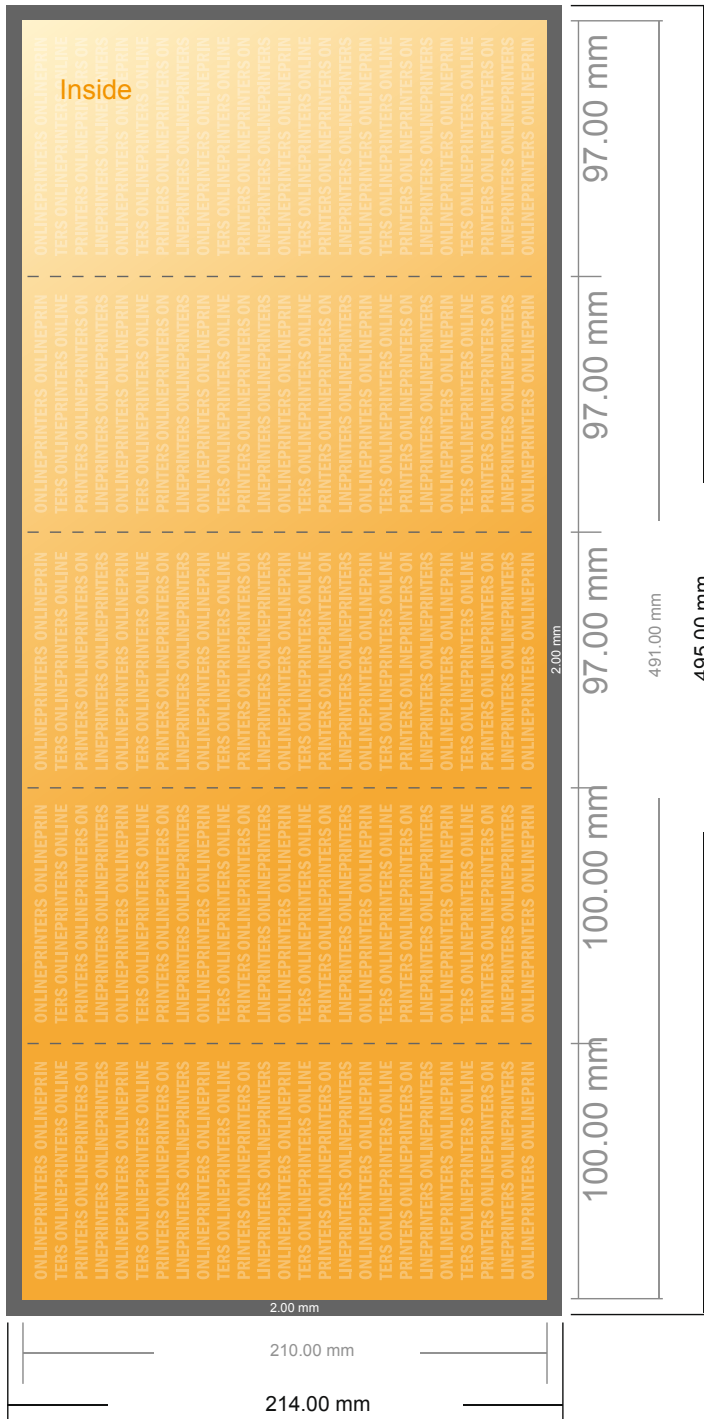

Folded Leaflets Portrait

DL • Parallel fold • 10 pages

- Data format (incl. 2.00 mm bleed): 49.50 x 21.40 cm
- Trimmed size (open): 49.10 x 21.00 cm
- Trimmed size (closed): 10.00 x 21.00 cm

- **Safety margin**
Maintaining 4 mm space between the text/information and the edge of the trimmed format prevents undesirable cuts.

Please note:

- Allow for trim allowance and safety margin according to instructions.
- Arrange background graphics, images or graphics up to the edge of the data format.
- Tolerances may occur during production due to cutting, punching and folding processes.
- This sketch is not drawn to scale.
- Printing data: Instructions and templates can be found under the menu item "Printing data" at www.onlineprinters.com.