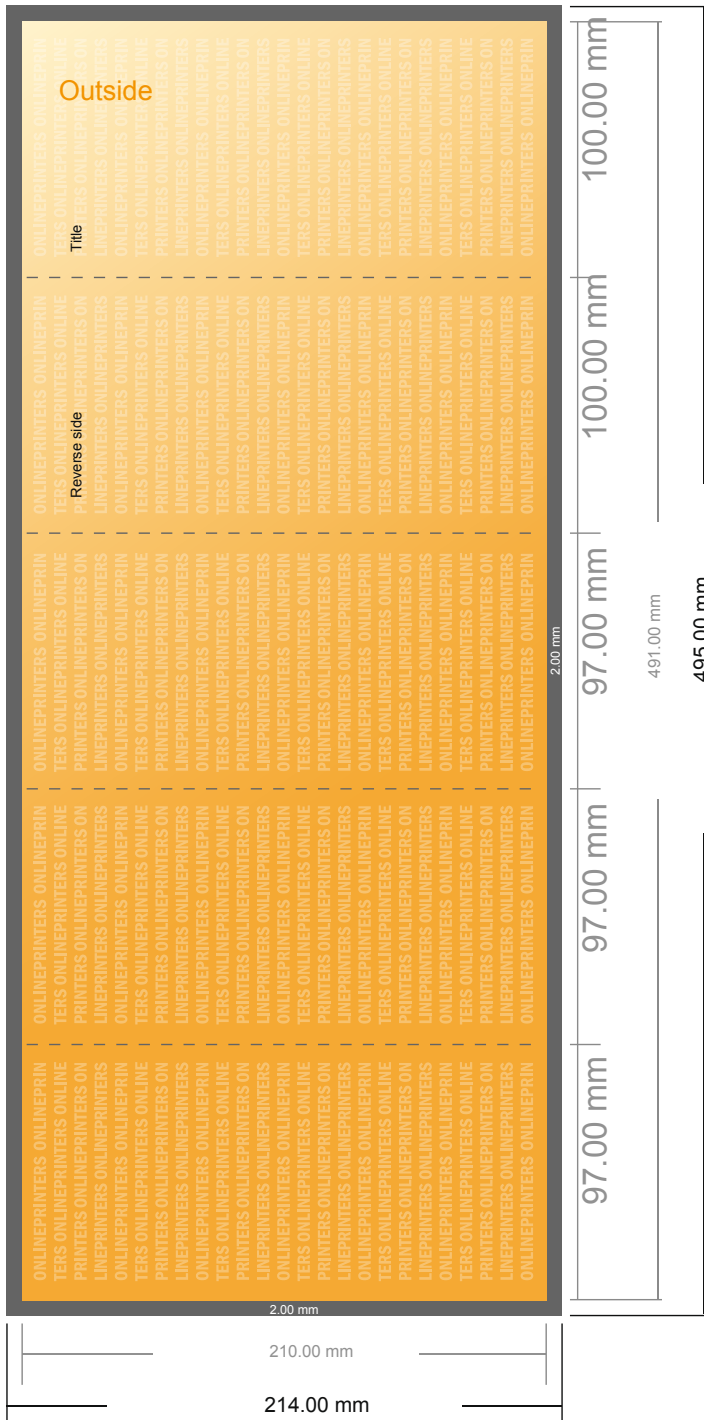

Folded Leaflets Portrait

DL • Parallel fold • 10 pages

- Data format (incl. 2.00 mm bleed): 49.50 x 21.40 cm
- Trimmed size (open): 49.10 x 21.00 cm
- Trimmed size (closed): 10.00 x 21.00 cm

- **Safety margin**
Maintaining 4 mm space between the text/information and the edge of the trimmed format prevents undesirable cuts.

Please note:

- Allow for trim allowance and safety margin according to instructions.
- Arrange background graphics, images or graphics up to the edge of the data format.
- Tolerances may occur during production due to cutting, punching and folding processes.
- This sketch is not drawn to scale.
- Printing data: Instructions and templates can be found under the menu item "Printing data" at www.onlineprinters.com.