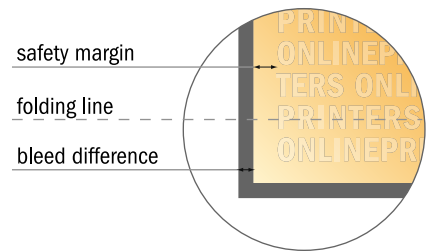

Please note:

- Allow for trim allowance and safety margin according to instructions.
- Arrange background graphics, images or graphics up to the edge of the data format.
- Tolerances may occur during production due to cutting, punching and folding processes.
- This sketch is not drawn to scale.
- Printing data: Instructions and templates can be found under the menu item "Printing data" at www.onlineprinters.com.

Folded Leaflets Portrait

DL • Parallel fold • 10 pages

- Data format (incl. 2.00 mm bleed): 49.50 x 21.40 cm
- Trimmed size (open): 49.10 x 21.00 cm
- Trimmed size (closed): 10.00 x 21.00 cm
- **Safety margin**
Maintaining 4 mm space between the text/information and the edge of the trimmed format prevents undesirable cuts.