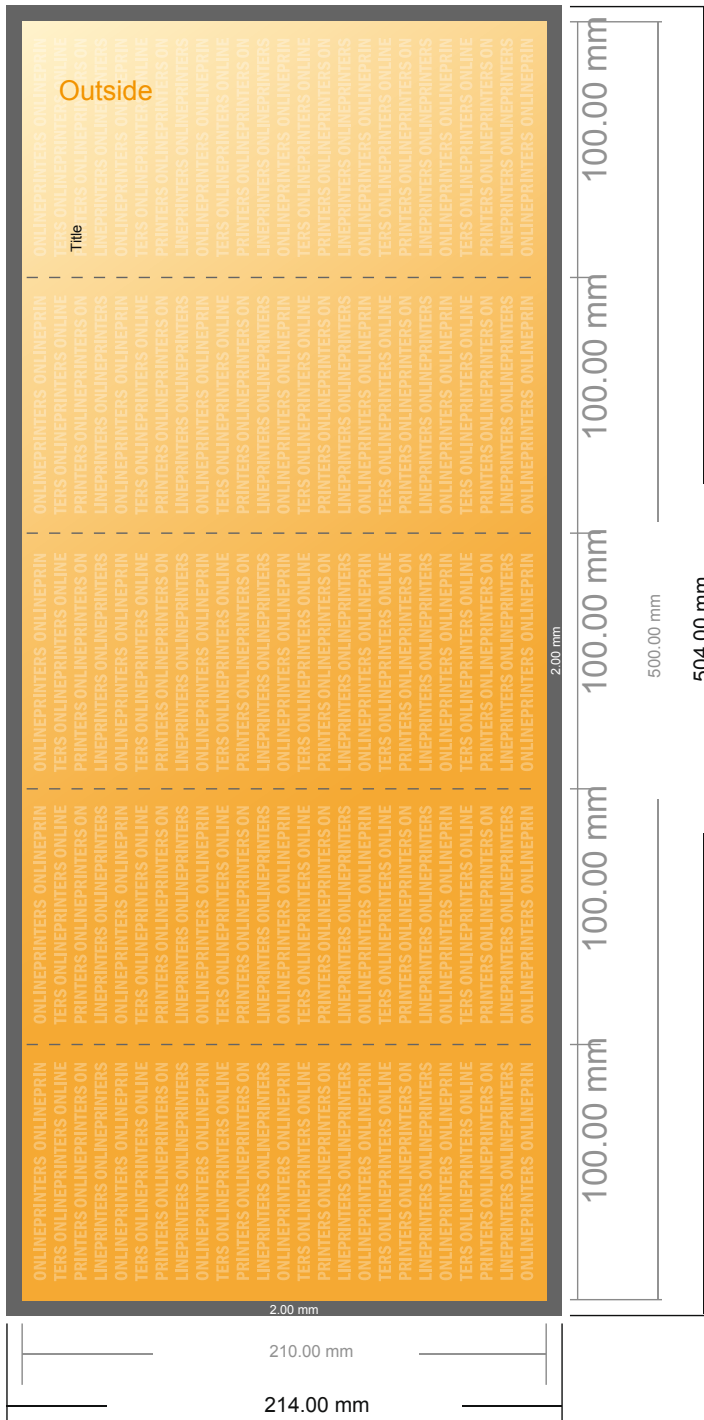

## Folded Leaflets Portrait

DL • Accordion fold • 10 pages

- Data format (incl. 2.00 mm bleed): 50.40 x 21.40 cm
- Trimmed size (open): 50.00 x 21.00 cm
- Trimmed size (closed): 10.00 x 21.00 cm

- **Safety margin**  
Maintaining 4 mm space between the text/information and the edge of the trimmed format prevents undesirable cuts.

### Please note:

- Allow for trim allowance and safety margin according to instructions.
- Arrange background graphics, images or graphics up to the edge of the data format.
- Tolerances may occur during production due to cutting, punching and folding processes.
- This sketch is not drawn to scale.
- Printing data: Instructions and templates can be found under the menu item "Printing data" at [www.onlineprinters.com](http://www.onlineprinters.com).