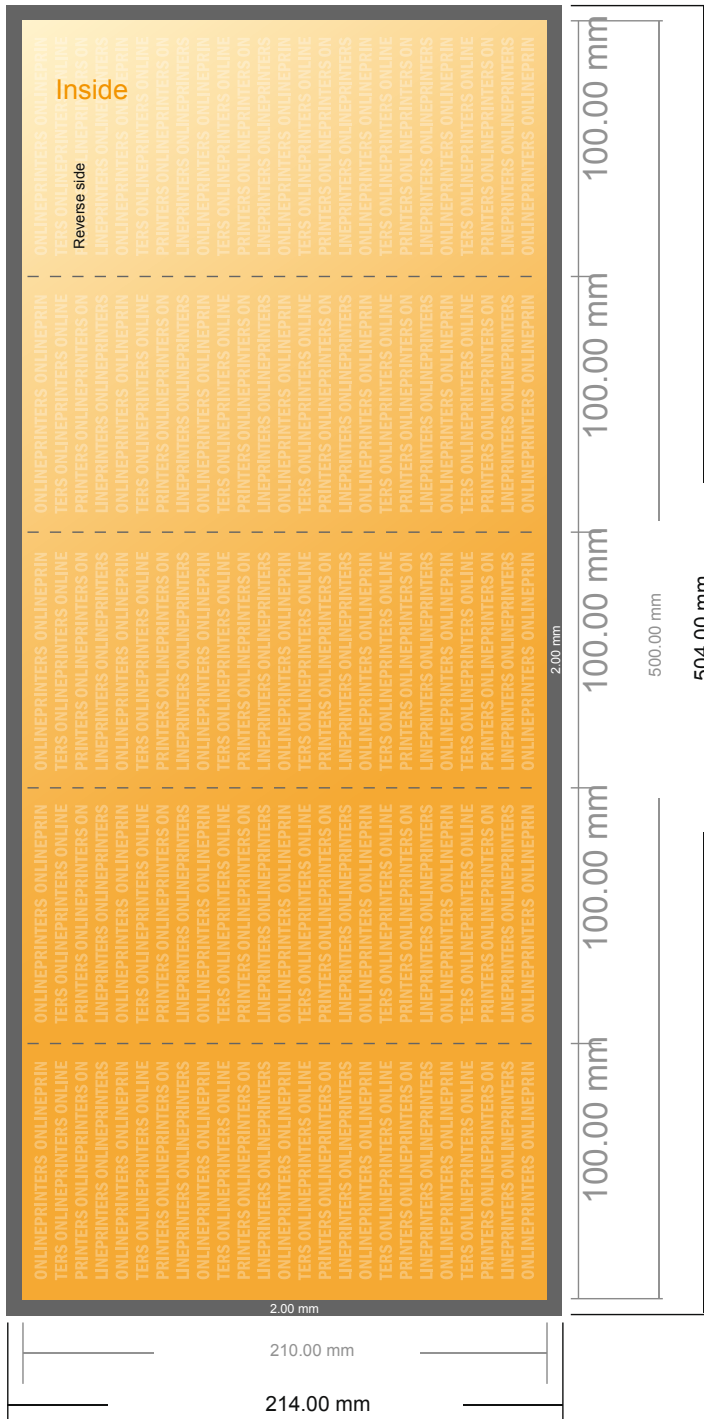

## Folded Leaflets Portrait

DL • Accordion fold • 10 pages

- Data format (incl. 2.00 mm bleed): 50.40 x 21.40 cm
- Trimmed size (open): 50.00 x 21.00 cm
- Trimmed size (closed): 10.00 x 21.00 cm

- **Safety margin**  
Maintaining 4 mm space between the text/information and the edge of the trimmed format prevents undesirable cuts.

### Please note:

- Allow for trim allowance and safety margin according to instructions.
- Arrange background graphics, images or graphics up to the edge of the data format.
- Tolerances may occur during production due to cutting, punching and folding processes.
- This sketch is not drawn to scale.
- Printing data: Instructions and templates can be found under the menu item "Printing data" at [www.onlineprinters.com](http://www.onlineprinters.com).