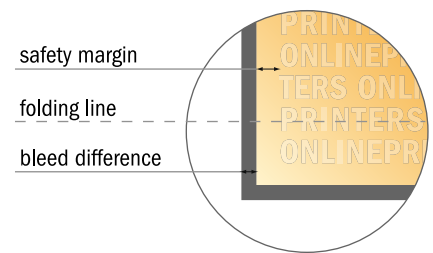

### Please note:

- Allow for trim allowance and safety margin according to instructions.
- Arrange background graphics, images or graphics up to the edge of the data format.
- Tolerances may occur during production due to cutting, punching and folding processes.
- This sketch is not drawn to scale.
- Printing data: Instructions and templates can be found under the menu item "Printing data" at [www.onlineprinters.com](http://www.onlineprinters.com).

## Folded Leaflets Portrait

DL • Accordion fold • 10 pages

- Data format (incl. 2.00 mm bleed): 50.40 x 21.40 cm
- Trimmed size (open): 50.00 x 21.00 cm
- Trimmed size (closed): 10.00 x 21.00 cm

- **Safety margin**  
Maintaining 4 mm space between the text/information and the edge of the trimmed format prevents undesirable cuts.