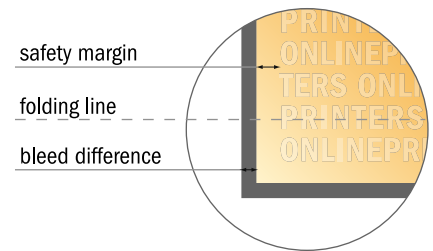

## Folded Leaflets Portrait

DL • Accordion fold • 10 pages

- Data format (incl. 2.00 mm bleed): 50.40 x 21.40 cm
- Trimmed size (open): 50.00 x 21.00 cm
- Trimmed size (closed): 10.00 x 21.00 cm

- **Safety margin**  
Maintaining 4 mm space between the text/information and the edge of the trimmed format prevents undesirable cuts.

### Please note:

- Allow for trim allowance and safety margin according to instructions.
- Arrange background graphics, images or graphics up to the edge of the data format.
- Tolerances may occur during production due to cutting, punching and folding processes.
- This sketch is not drawn to scale.
- Printing data: Instructions and templates can be found under the menu item "Printing data" at [www.onlineprinters.com](http://www.onlineprinters.com).