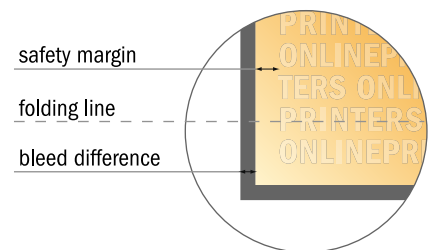

Folded Leaflets Portrait

DL • Letter fold • 10 pages

- Data format
(incl. 2.00 mm bleed):
48.60 x 21.40 cm
- Trimmed size (open):
48.20 x 21.00 cm
- Trimmed size (closed):
10.00 x 21.00 cm

- **Safety margin**
Maintaining 4 mm space between the text/information and the edge of the trimmed format prevents undesirable cuts.

Please note:

- Allow for trim allowance and safety margin according to instructions.
- Arrange background graphics, images or graphics up to the edge of the data format.
- Tolerances may occur during production due to cutting, punching and folding processes.
- This sketch is not drawn to scale.
- Printing data: Instructions and templates can be found under the menu item "Printing data" at www.onlineprinters.com.