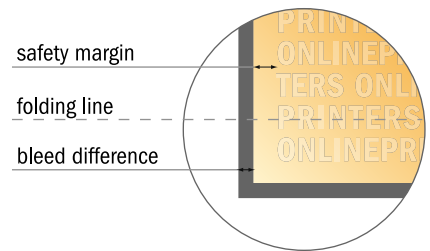

Folded Leaflets Portrait

DL • Letter fold • 10 pages

- Data format
(incl. 2.00 mm bleed):
48.60 x 21.40 cm
- Trimmed size (open):
48.20 x 21.00 cm
- Trimmed size (closed):
10.00 x 21.00 cm

- **Safety margin**
Maintaining 4 mm space between the text/information and the edge of the trimmed format prevents undesirable cuts.

Please note:

- Allow for trim allowance and safety margin according to instructions.
- Arrange background graphics, images or graphics up to the edge of the data format.
- Tolerances may occur during production due to cutting, punching and folding processes.
- This sketch is not drawn to scale.
- Printing data: Instructions and templates can be found under the menu item "Printing data" at www.onlineprinters.com.