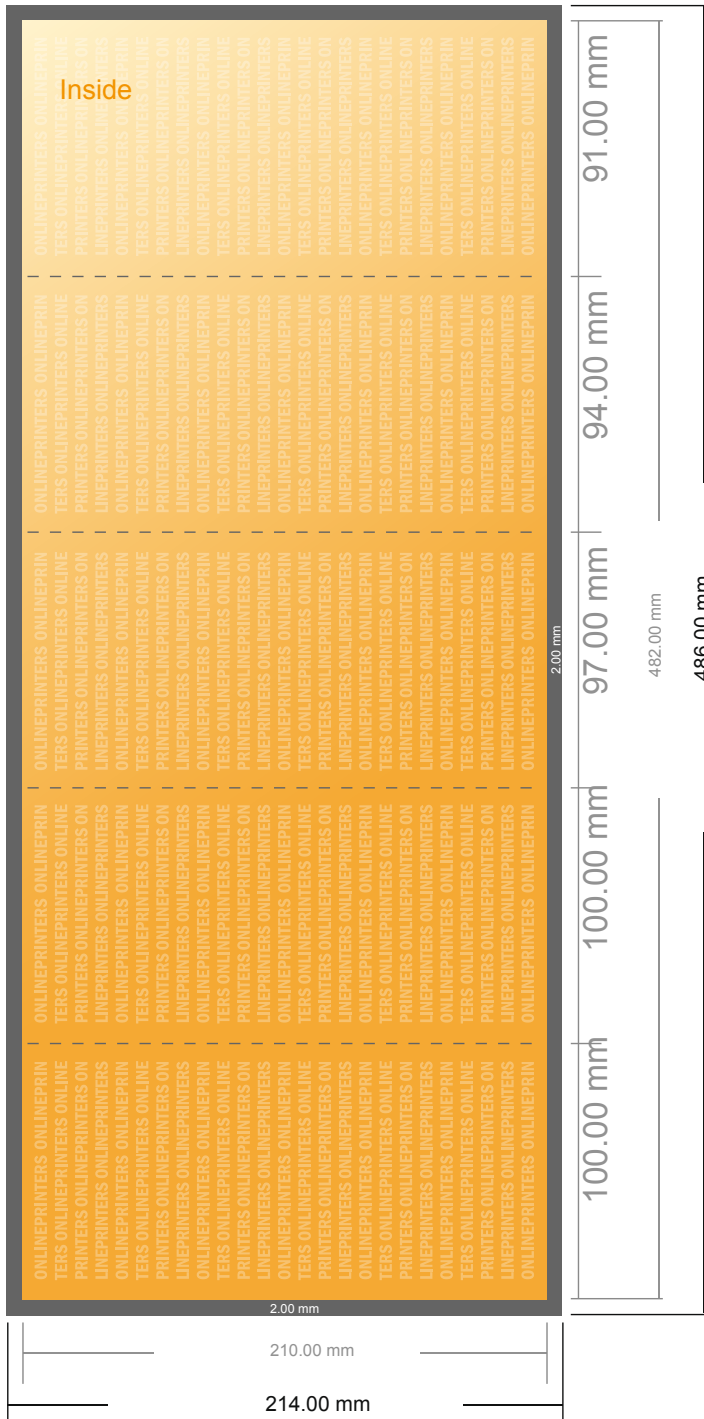

Folded Leaflets Portrait

DL • Letter fold • 10 pages

- Data format
(incl. 2.00 mm bleed):
48.60 x 21.40 cm
- Trimmed size (open):
48.20 x 21.00 cm
- Trimmed size (closed):
10.00 x 21.00 cm

- **Safety margin**
Maintaining 4 mm space between the text/information and the edge of the trimmed format prevents undesirable cuts.

Please note:

- Allow for trim allowance and safety margin according to instructions.
- Arrange background graphics, images or graphics up to the edge of the data format.
- Tolerances may occur during production due to cutting, punching and folding processes.
- This sketch is not drawn to scale.
- Printing data: Instructions and templates can be found under the menu item "Printing data" at www.onlineprinters.com.