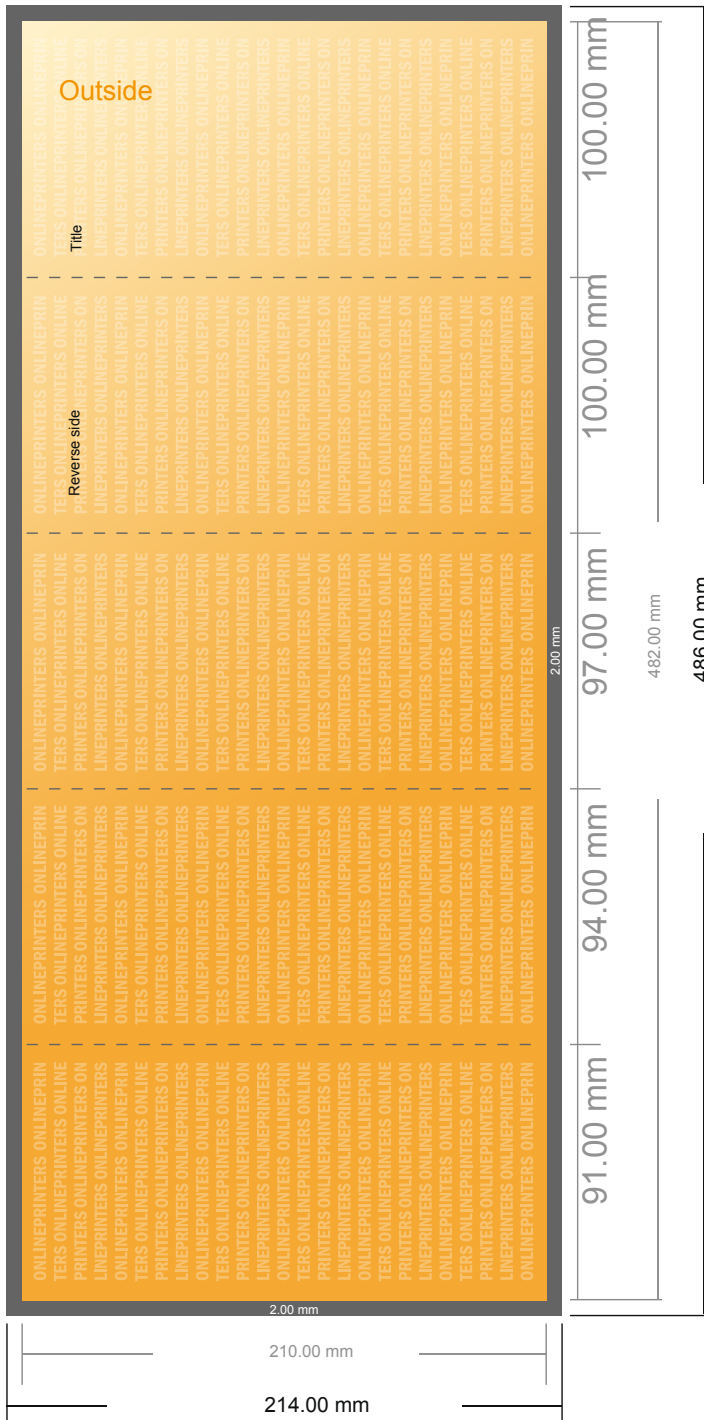

Folded Leaflets Portrait

DL • Letter fold • 10 pages

- Data format
(incl. 2.00 mm bleed):
48.60 x 21.40 cm
- Trimmed size (open):
48.20 x 21.00 cm
- Trimmed size (closed):
10.00 x 21.00 cm

- **Safety margin**
Maintaining 4 mm space between the text/information and the edge of the trimmed format prevents undesirable cuts.

Please note:

- Allow for trim allowance and safety margin according to instructions.
- Arrange background graphics, images or graphics up to the edge of the data format.
- Tolerances may occur during production due to cutting, punching and folding processes.
- This sketch is not drawn to scale.
- Printing data: Instructions and templates can be found under the menu item "Printing data" at www.onlineprinters.com.