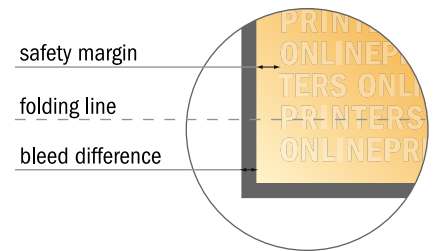

Folded Leaflets Portrait

DL • Gate fold (closed) • 8 pages

- Data format (incl. 2.00 mm bleed): 40.00 x 21.40 cm
- Trimmed size (open): 39.60 x 21.00 cm
- Trimmed size (closed): 10.00 x 21.00 cm

- **Safety margin**
Maintaining 4 mm space between the text/information and the edge of the trimmed format prevents undesirable cuts.

Please note:

- Allow for trim allowance and safety margin according to instructions.
- Arrange background graphics, images or graphics up to the edge of the data format.
- Tolerances may occur during production due to cutting, punching and folding processes.
- This sketch is not drawn to scale.
- Printing data: Instructions and templates can be found under the menu item "Printing data" at www.onlineprinters.com.

Folded Leaflets Portrait

DL • Gate fold (closed) • 8 pages

- Data format (incl. 2.00 mm bleed): 40.00 x 21.40 cm
- Trimmed size (open): 39.60 x 21.00 cm
- Trimmed size (closed): 10.00 x 21.00 cm

▪ **Safety margin**
Maintaining 4 mm space between the text/information and the edge of the trimmed format prevents undesirable cuts.