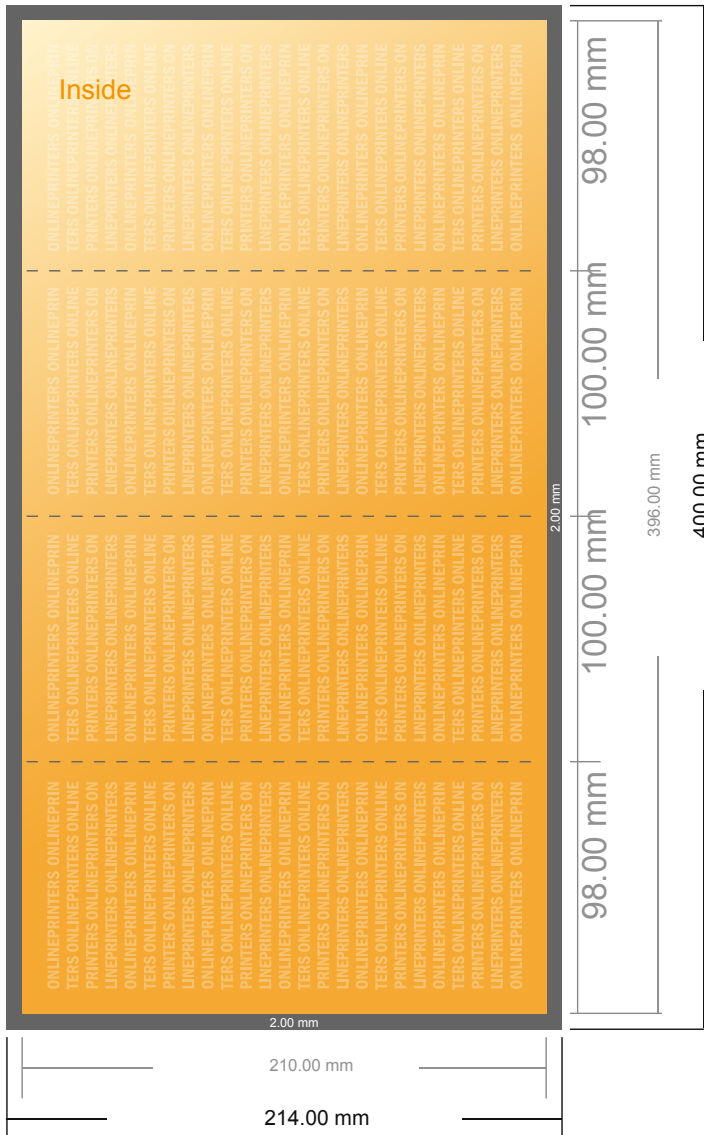

Folded Leaflets Portrait

DL • Gate fold (closed) • 8 pages

- Data format (incl. 2.00 mm bleed): 40.00 x 21.40 cm
- Trimmed size (open): 39.60 x 21.00 cm
- Trimmed size (closed): 10.00 x 21.00 cm

- **Safety margin**
Maintaining 4 mm space between the text/information and the edge of the trimmed format prevents undesirable cuts.

Please note:

- Allow for trim allowance and safety margin according to instructions.
- Arrange background graphics, images or graphics up to the edge of the data format.
- Tolerances may occur during production due to cutting, punching and folding processes.
- This sketch is not drawn to scale.
- Printing data: Instructions and templates can be found under the menu item "Printing data" at www.onlineprinters.com.

Folded Leaflets Portrait

DL • Gate fold (closed) • 8 pages

- Data format (incl. 2.00 mm bleed): 40.00 x 21.40 cm
- Trimmed size (open): 39.60 x 21.00 cm
- Trimmed size (closed): 10.00 x 21.00 cm

▪ **Safety margin**
Maintaining 4 mm space between the text/information and the edge of the trimmed format prevents undesirable cuts.