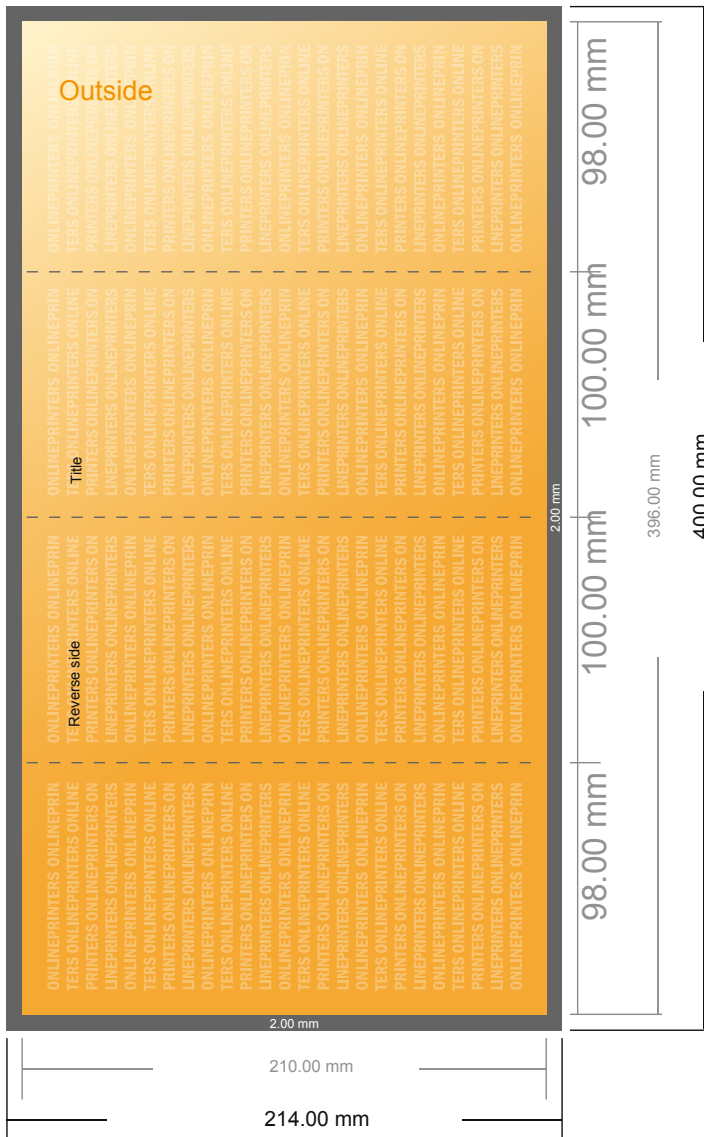

Folded Leaflets Portrait

DL • Gate fold (closed) • 8 pages

- Data format (incl. 2.00 mm bleed): 40.00 x 21.40 cm
- Trimmed size (open): 39.60 x 21.00 cm
- Trimmed size (closed): 10.00 x 21.00 cm

- **Safety margin**
Maintaining 4 mm space between the text/information and the edge of the trimmed format prevents undesirable cuts.

Please note:

- Allow for trim allowance and safety margin according to instructions.
- Arrange background graphics, images or graphics up to the edge of the data format.
- Tolerances may occur during production due to cutting, punching and folding processes.
- This sketch is not drawn to scale.
- Printing data: Instructions and templates can be found under the menu item "Printing data" at www.onlineprinters.com.

Folded Leaflets Portrait

DL • Gate fold (closed) • 8 pages

- Data format (incl. 2.00 mm bleed): 40.00 x 21.40 cm
- Trimmed size (open): 39.60 x 21.00 cm
- Trimmed size (closed): 10.00 x 21.00 cm

▪ **Safety margin**
Maintaining 4 mm space between the text/information and the edge of the trimmed format prevents undesirable cuts.