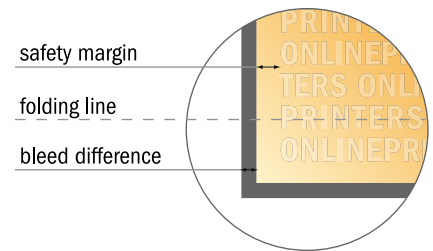

Please note:

- Allow for trim allowance and safety margin according to instructions.
- Arrange background graphics, images or graphics up to the edge of the data format.
- Tolerances may occur during production due to cutting, punching and folding processes.
- This sketch is not drawn to scale.
- Printing data: Instructions and templates can be found under the menu item "Printing data" at www.onlineprinters.com.

Folded Leaflets Portrait

DL • Gate fold (closed) • 8 pages

- Data format (incl. 2.00 mm bleed): 40.00 x 21.40 cm
- Trimmed size (open): 39.60 x 21.00 cm
- Trimmed size (closed): 10.00 x 21.00 cm

▪ **Safety margin**
Maintaining 4 mm space between the text/information and the edge of the trimmed format prevents undesirable cuts.