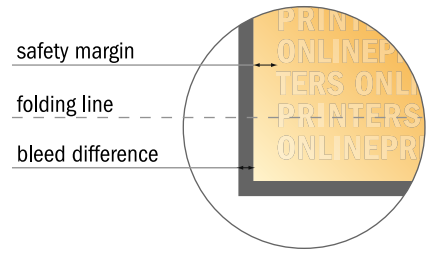

## Folded Leaflets Portrait

DL • Accordion fold • 8 pages

- Data format (incl. 2.00 mm bleed): 40.40 x 21.40 cm
- Trimmed size (open): 40.00 x 21.00 cm
- Trimmed size (closed): 10.00 x 21.00 cm

- **Safety margin**  
Maintaining 4 mm space between the text/information and the edge of the trimmed format prevents undesirable cuts.

### Please note:

- Allow for trim allowance and safety margin according to instructions.
- Arrange background graphics, images or graphics up to the edge of the data format.
- Tolerances may occur during production due to cutting, punching and folding processes.
- This sketch is not drawn to scale.
- Printing data: Instructions and templates can be found under the menu item "Printing data" at [www.onlineprinters.com](http://www.onlineprinters.com).

## Folded Leaflets Portrait

DL • Accordion fold • 8 pages

- Data format (incl. 2.00 mm bleed): 40.40 x 21.40 cm
- Trimmed size (open): 40.00 x 21.00 cm
- Trimmed size (closed): 10.00 x 21.00 cm

▪ **Safety margin**  
Maintaining 4 mm space between the text/information and the edge of the trimmed format prevents undesirable cuts.

**Please note:**

- Allow for trim allowance and safety margin according to instructions.
- Arrange background graphics, images or graphics up to the edge of the data format.
- Tolerances may occur during production due to cutting, punching and folding processes.
- This sketch is not drawn to scale.
- Printing data: Instructions and templates can be found under the menu item "Printing data" at [www.onlineprinters.com](http://www.onlineprinters.com).