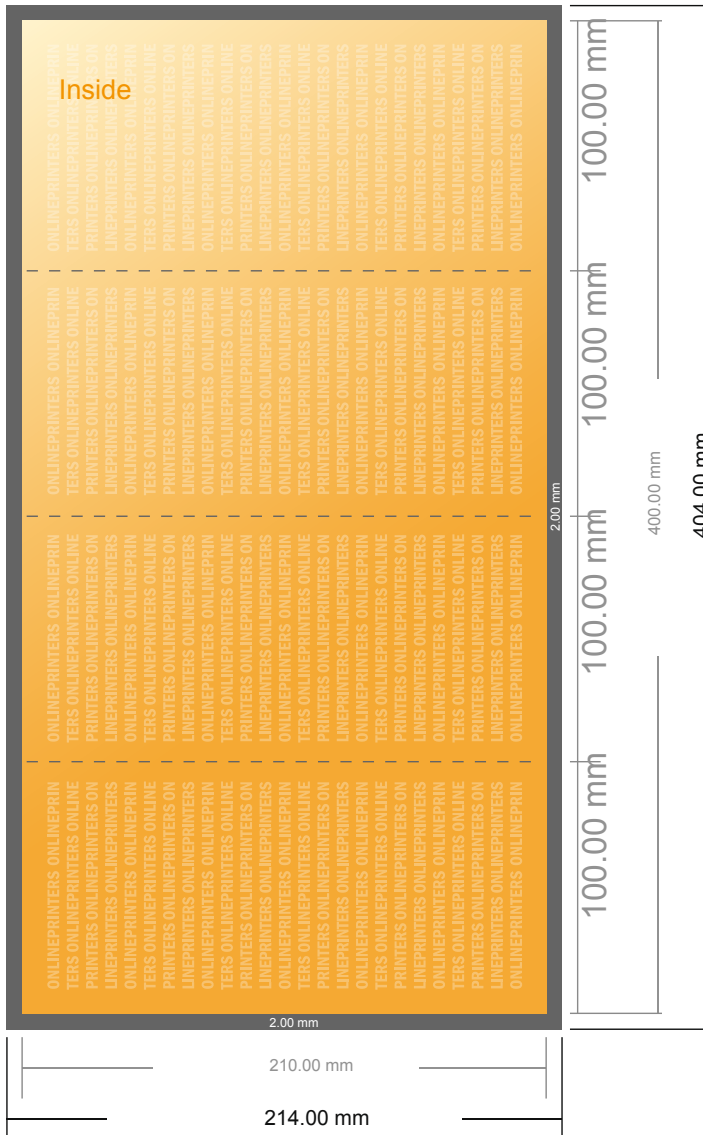

## Folded Leaflets Portrait

DL • Accordion fold • 8 pages

- Data format (incl. 2.00 mm bleed): 40.40 x 21.40 cm
- Trimmed size (open): 40.00 x 21.00 cm
- Trimmed size (closed): 10.00 x 21.00 cm

- **Safety margin**  
Maintaining 4 mm space between the text/information and the edge of the trimmed format prevents undesirable cuts.

### Please note:

- Allow for trim allowance and safety margin according to instructions.
- Arrange background graphics, images or graphics up to the edge of the data format.
- Tolerances may occur during production due to cutting, punching and folding processes.
- This sketch is not drawn to scale.
- Printing data: Instructions and templates can be found under the menu item "Printing data" at [www.onlineprinters.com](http://www.onlineprinters.com).

## Folded Leaflets Portrait

DL • Accordion fold • 8 pages

- Data format (incl. 2.00 mm bleed): 40.40 x 21.40 cm
- Trimmed size (open): 40.00 x 21.00 cm
- Trimmed size (closed): 10.00 x 21.00 cm

▪ **Safety margin**  
Maintaining 4 mm space between the text/information and the edge of the trimmed format prevents undesirable cuts.

**Please note:**

- Allow for trim allowance and safety margin according to instructions.
- Arrange background graphics, images or graphics up to the edge of the data format.
- Tolerances may occur during production due to cutting, punching and folding processes.
- This sketch is not drawn to scale.
- Printing data: Instructions and templates can be found under the menu item "Printing data" at [www.onlineprinters.com](http://www.onlineprinters.com).