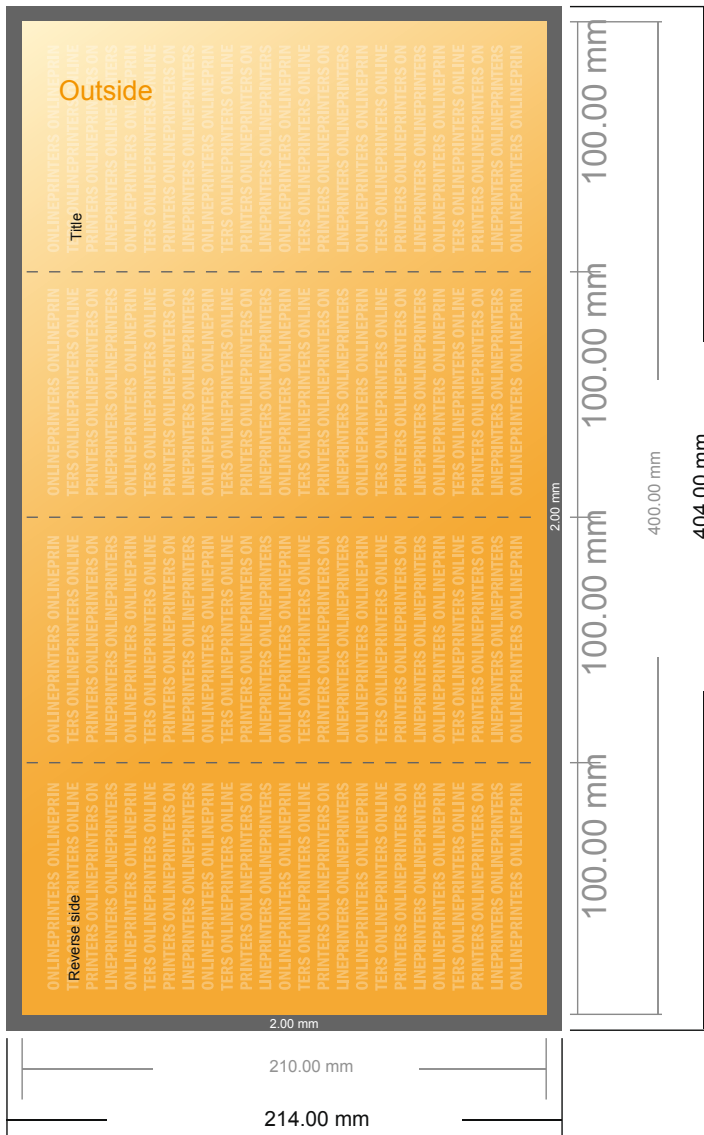

## Folded Leaflets Portrait

DL • Accordion fold • 8 pages

- Data format (incl. 2.00 mm bleed): 40.40 x 21.40 cm
- Trimmed size (open): 40.00 x 21.00 cm
- Trimmed size (closed): 10.00 x 21.00 cm

- **Safety margin**  
Maintaining 4 mm space between the text/information and the edge of the trimmed format prevents undesirable cuts.

### Please note:

- Allow for trim allowance and safety margin according to instructions.
- Arrange background graphics, images or graphics up to the edge of the data format.
- Tolerances may occur during production due to cutting, punching and folding processes.
- This sketch is not drawn to scale.
- Printing data: Instructions and templates can be found under the menu item "Printing data" at [www.onlineprinters.com](http://www.onlineprinters.com).

## Folded Leaflets Portrait

DL • Accordion fold • 8 pages

- Data format (incl. 2.00 mm bleed): 40.40 x 21.40 cm
- Trimmed size (open): 40.00 x 21.00 cm
- Trimmed size (closed): 10.00 x 21.00 cm

▪ **Safety margin**  
Maintaining 4 mm space between the text/information and the edge of the trimmed format prevents undesirable cuts.

**Please note:**

- Allow for trim allowance and safety margin according to instructions.
- Arrange background graphics, images or graphics up to the edge of the data format.
- Tolerances may occur during production due to cutting, punching and folding processes.
- This sketch is not drawn to scale.
- Printing data: Instructions and templates can be found under the menu item "Printing data" at [www.onlineprinters.com](http://www.onlineprinters.com).