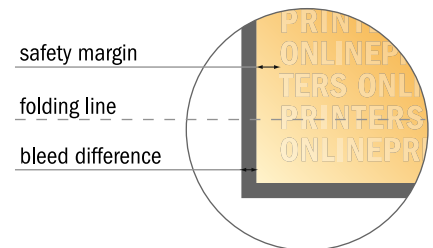

## Folded Leaflets Portrait

DL • Accordion fold • 8 pages

- Data format (incl. 2.00 mm bleed): 40.40 x 21.40 cm
- Trimmed size (open): 40.00 x 21.00 cm
- Trimmed size (closed): 10.00 x 21.00 cm

- **Safety margin**  
Maintaining 4 mm space between the text/information and the edge of the trimmed format prevents undesirable cuts.

### Please note:

- Allow for trim allowance and safety margin according to instructions.
- Arrange background graphics, images or graphics up to the edge of the data format.
- Tolerances may occur during production due to cutting, punching and folding processes.
- This sketch is not drawn to scale.
- Printing data: Instructions and templates can be found under the menu item "Printing data" at [www.onlineprinters.com](http://www.onlineprinters.com).

## Folded Leaflets Portrait

DL • Accordion fold • 8 pages

- Data format (incl. 2.00 mm bleed): 40.40 x 21.40 cm
- Trimmed size (open): 40.00 x 21.00 cm
- Trimmed size (closed): 10.00 x 21.00 cm

▪ **Safety margin**  
Maintaining 4 mm space between the text/information and the edge of the trimmed format prevents undesirable cuts.

**Please note:**

- Allow for trim allowance and safety margin according to instructions.
- Arrange background graphics, images or graphics up to the edge of the data format.
- Tolerances may occur during production due to cutting, punching and folding processes.
- This sketch is not drawn to scale.
- Printing data: Instructions and templates can be found under the menu item "Printing data" at [www.onlineprinters.com](http://www.onlineprinters.com).