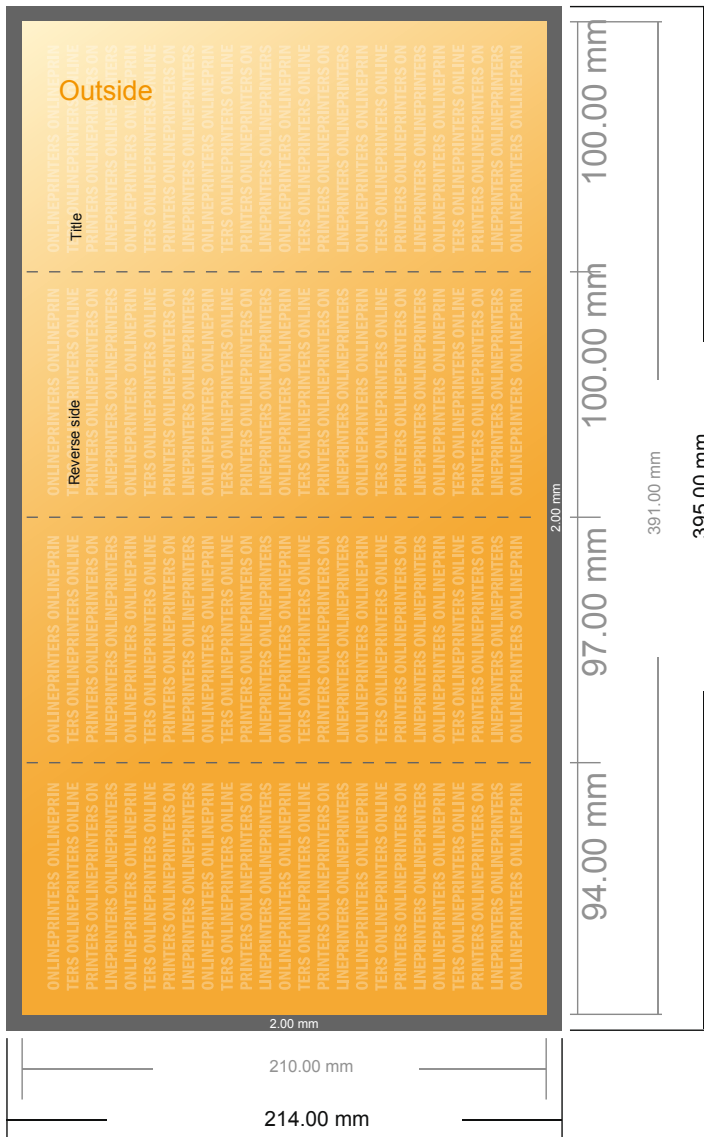

Folded Leaflets Portrait

DL • Letter fold • 8 pages

- Data format (incl. 2.00 mm bleed): 39.50 x 21.40 cm
- Trimmed size (open): 39.10 x 21.00 cm
- Trimmed size (closed): 10.00 x 21.00 cm

- **Safety margin**
Maintaining 4 mm space between the text/information and the edge of the trimmed format prevents undesirable cuts.

Please note:

- Allow for trim allowance and safety margin according to instructions.
- Arrange background graphics, images or graphics up to the edge of the data format.
- Tolerances may occur during production due to cutting, punching and folding processes.
- This sketch is not drawn to scale.
- Printing data: Instructions and templates can be found under the menu item "Printing data" at www.onlineprinters.com.