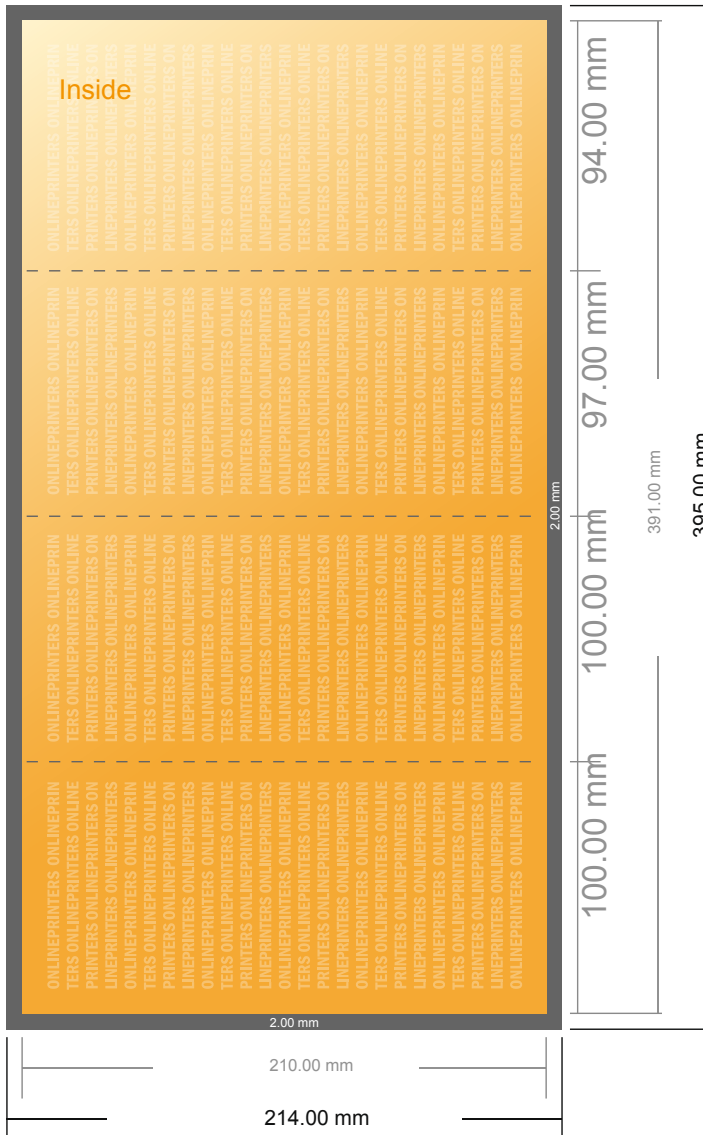

Folded Leaflets Portrait

DL • Letter fold • 8 pages

- Data format (incl. 2.00 mm bleed): 39.50 x 21.40 cm
- Trimmed size (open): 39.10 x 21.00 cm
- Trimmed size (closed): 10.00 x 21.00 cm

- **Safety margin**
Maintaining 4 mm space between the text/information and the edge of the trimmed format prevents undesirable cuts.

Please note:

- Allow for trim allowance and safety margin according to instructions.
- Arrange background graphics, images or graphics up to the edge of the data format.
- Tolerances may occur during production due to cutting, punching and folding processes.
- This sketch is not drawn to scale.
- Printing data: Instructions and templates can be found under the menu item "Printing data" at www.onlineprinters.com.