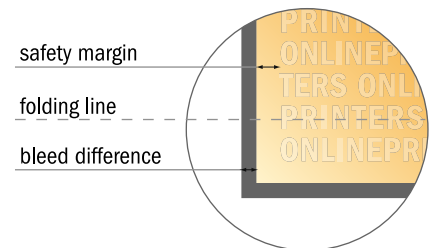

Please note:

- Allow for trim allowance and safety margin according to instructions.
- Arrange background graphics, images or graphics up to the edge of the data format.
- Tolerances may occur during production due to cutting, punching and folding processes.
- This sketch is not drawn to scale.
- Printing data: Instructions and templates can be found under the menu item "Printing data" at www.onlineprinters.com.

Folded Leaflets Portrait

DL • Letter fold • 8 pages

- Data format (incl. 2.00 mm bleed): 39.50 x 21.40 cm
- Trimmed size (open): 39.10 x 21.00 cm
- Trimmed size (closed): 10.00 x 21.00 cm

- **Safety margin**
Maintaining 4 mm space between the text/information and the edge of the trimmed format prevents undesirable cuts.