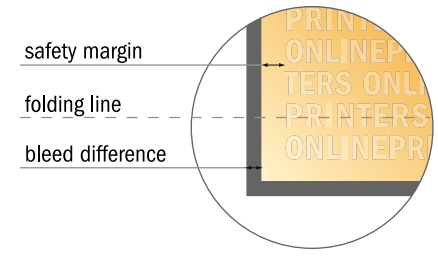

## Folded Leaflets Portrait

DL • Accordion fold • 6 pages

- Data format (incl. 2.00 mm bleed): 30.10 x 21.40 cm
- Trimmed size (open): 29.70 x 21.00 cm
- Trimmed size (closed): 9.90 x 21.00 cm

▪ **Safety margin**  
 Maintaining 4 mm space between the text/information and the edge of the trimmed format prevents undesirable cuts.

**Please note:**

- Allow for trim allowance and safety margin according to instructions.
- Arrange background graphics, images or graphics up to the edge of the data format.
- Tolerances may occur during production due to cutting, punching and folding processes.
- This sketch is not drawn to scale.
- Printing data: Instructions and templates can be found under the menu item "Printing data" at [www.onlineprinters.com](http://www.onlineprinters.com).