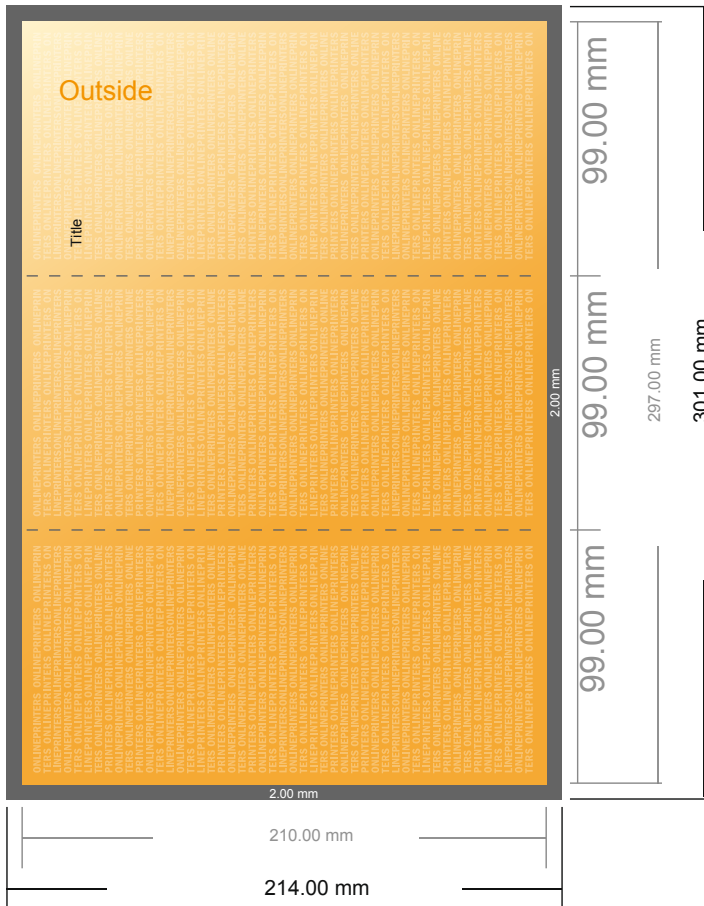

## Folded Leaflets Portrait

DL • Accordion fold • 6 pages

- Data format (incl. 2.00 mm bleed): 30.10 x 21.40 cm
- Trimmed size (open): 29.70 x 21.00 cm
- Trimmed size (closed): 9.90 x 21.00 cm

▪ **Safety margin**  
 Maintaining 4 mm space between the text/information and the edge of the trimmed format prevents undesirable cuts.

**Please note:**

- Allow for trim allowance and safety margin according to instructions.
- Arrange background graphics, images or graphics up to the edge of the data format.
- Tolerances may occur during production due to cutting, punching and folding processes.
- This sketch is not drawn to scale.
- Printing data: Instructions and templates can be found under the menu item "Printing data" at [www.onlineprinters.com](http://www.onlineprinters.com).