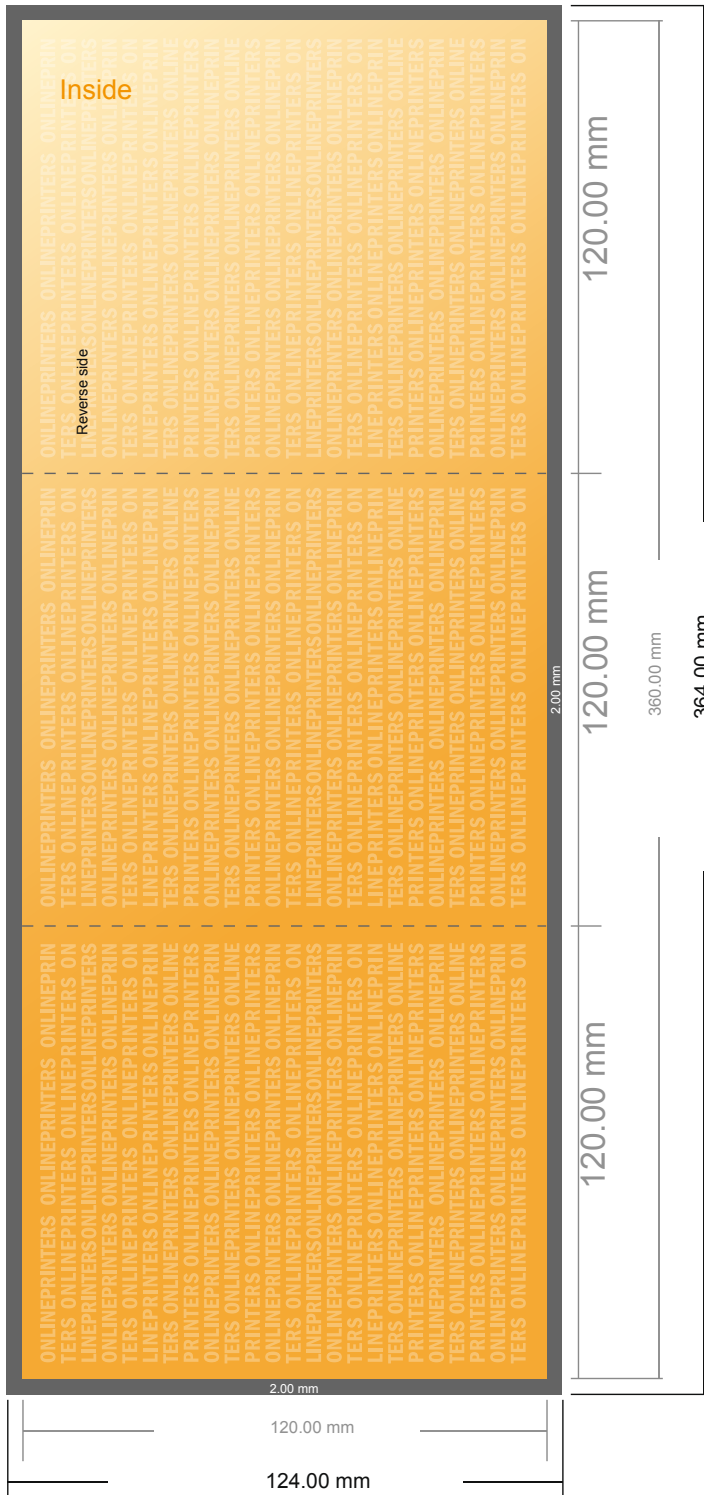

Folded Leaflets Portrait

CD-Format • Accordion fold • 6 pages

- Data format (incl. 2.00 mm bleed): 36.40 x 12.40 cm
- Trimmed size (open): 36.00 x 12.00 cm
- Trimmed size (closed): 12.00 x 12.00 cm

- **Safety margin**
Maintaining 4 mm space between the text/information and the edge of the trimmed format prevents undesirable cuts.

Please note:

- Allow for trim allowance and safety margin according to instructions.
- Arrange background graphics, images or graphics up to the edge of the data format.
- Tolerances may occur during production due to cutting, punching and folding processes.
- This sketch is not drawn to scale.
- Printing data: Instructions and templates can be found under the menu item "Printing data" at www.onlineprinters.com.