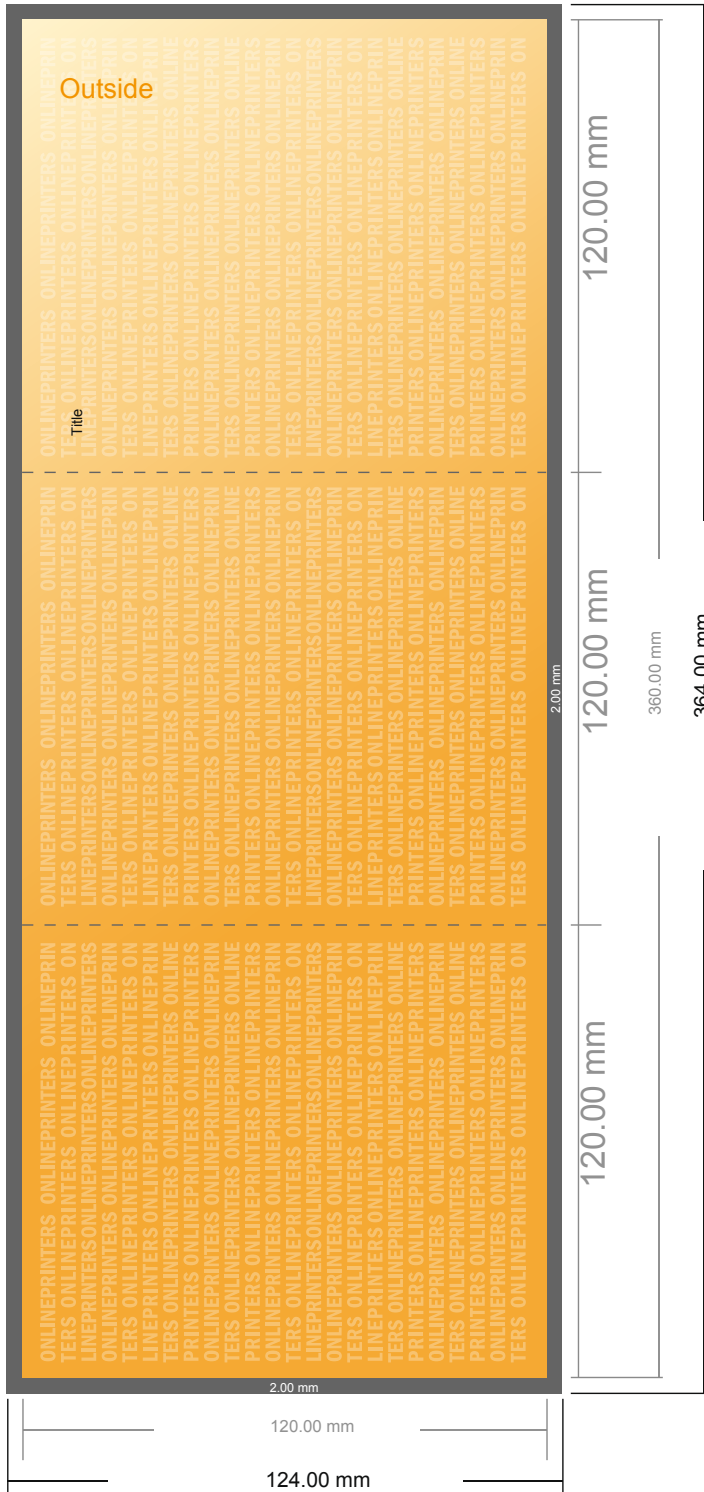

Folded Leaflets Portrait

CD-Format • Accordion fold • 6 pages

- Data format (incl. 2.00 mm bleed): 36.40 x 12.40 cm
- Trimmed size (open): 36.00 x 12.00 cm
- Trimmed size (closed): 12.00 x 12.00 cm

- **Safety margin**
Maintaining 4 mm space between the text/information and the edge of the trimmed format prevents undesirable cuts.

Please note:

- Allow for trim allowance and safety margin according to instructions.
- Arrange background graphics, images or graphics up to the edge of the data format.
- Tolerances may occur during production due to cutting, punching and folding processes.
- This sketch is not drawn to scale.
- Printing data: Instructions and templates can be found under the menu item "Printing data" at www.onlineprinters.com.