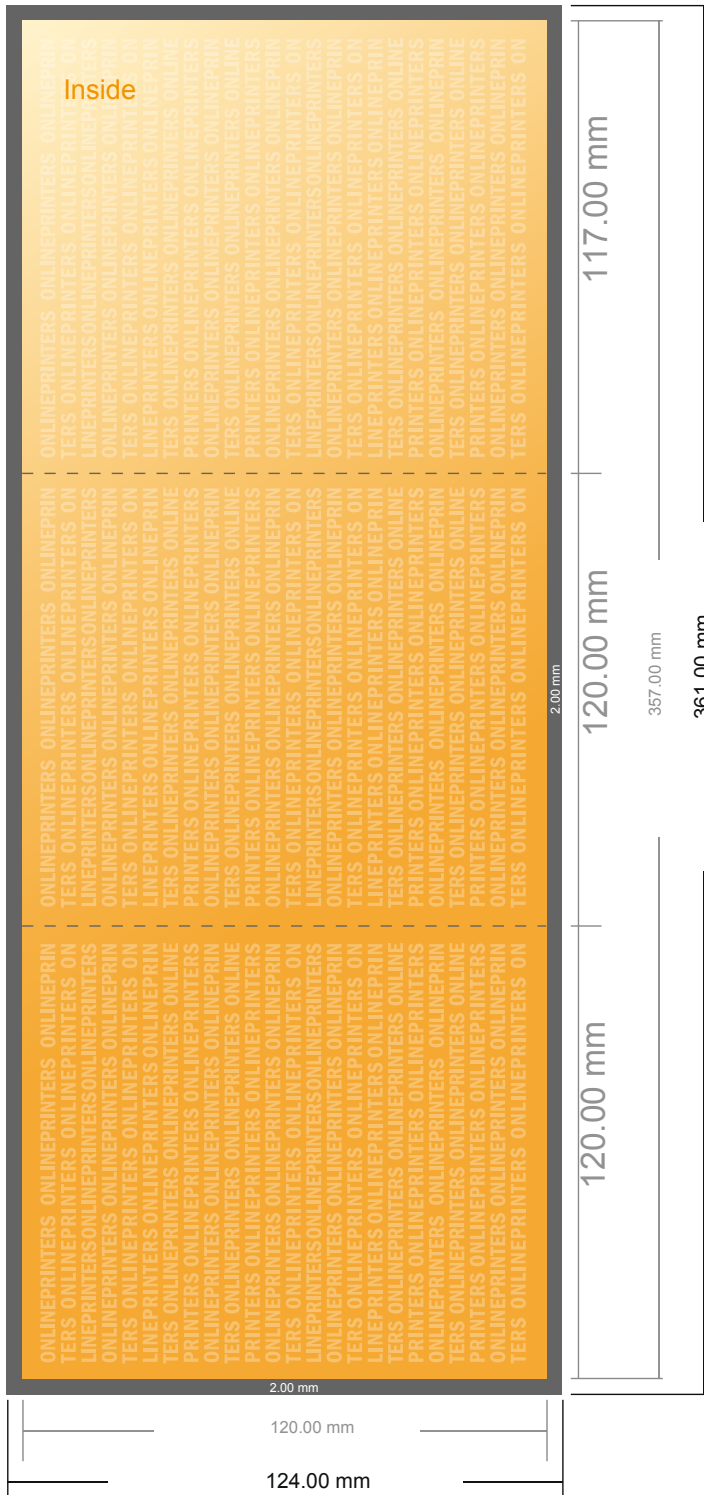

Folded Leaflets Portrait

CD-Format • Letter fold • 6 pages

- Data format (incl. 2.00 mm bleed): 36.10 x 12.40 cm
- Trimmed size (open): 35.70 x 12.00 cm
- Trimmed size (closed): 12.00 x 12.00 cm

- **Safety margin**
Maintaining 4 mm space between the text/information and the edge of the trimmed format prevents undesirable cuts.

Please note:

- Allow for trim allowance and safety margin according to instructions.
- Arrange background graphics, images or graphics up to the edge of the data format.
- Tolerances may occur during production due to cutting, punching and folding processes.
- This sketch is not drawn to scale.
- Printing data: Instructions and templates can be found under the menu item "Printing data" at www.onlineprinters.com.