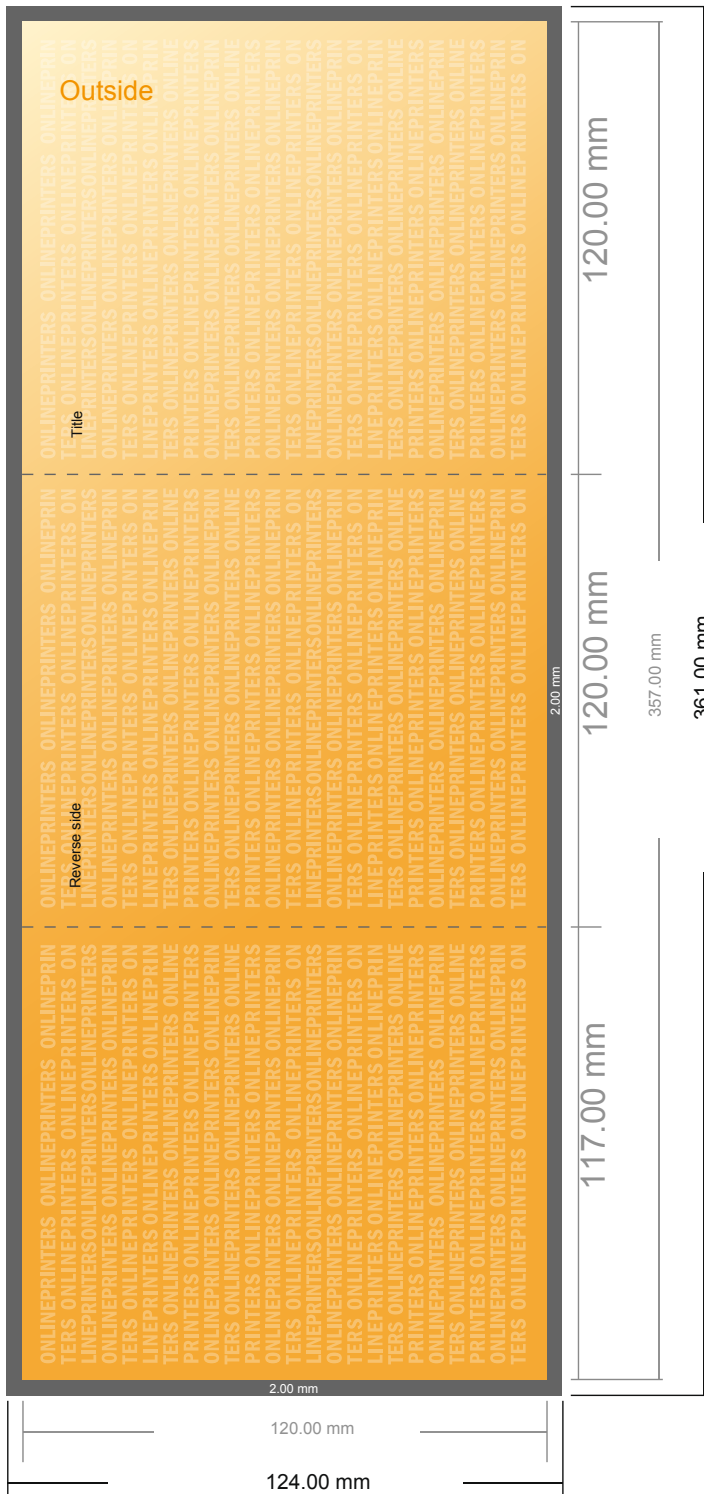

Folded Leaflets Portrait

CD-Format • Letter fold • 6 pages

- Data format (incl. 2.00 mm bleed): 36.10 x 12.40 cm
- Trimmed size (open): 35.70 x 12.00 cm
- Trimmed size (closed): 12.00 x 12.00 cm

- **Safety margin**
Maintaining 4 mm space between the text/information and the edge of the trimmed format prevents undesirable cuts.

Please note:

- Allow for trim allowance and safety margin according to instructions.
- Arrange background graphics, images or graphics up to the edge of the data format.
- Tolerances may occur during production due to cutting, punching and folding processes.
- This sketch is not drawn to scale.
- Printing data: Instructions and templates can be found under the menu item "Printing data" at www.onlineprinters.com.