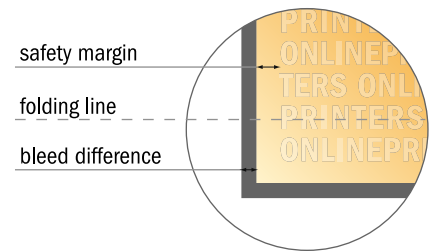

Please note:

- Allow for trim allowance and safety margin according to instructions.
- Arrange background graphics, images or graphics up to the edge of the data format.
- Tolerances may occur during production due to cutting, punching and folding processes.
- This sketch is not drawn to scale.
- Printing data: Instructions and templates can be found under the menu item "Printing data" at www.onlineprinters.com.

Folded Leaflets Portrait

CD-Format • Letter fold • 6 pages

- Data format
(incl. 2.00 mm bleed):
36.10 x 12.40 cm
- Trimmed size (open):
35.70 x 12.00 cm
- Trimmed size (closed):
12.00 x 12.00 cm
- **Safety margin**
Maintaining 4 mm space between the text/information and the edge of the trimmed format prevents undesirable cuts.