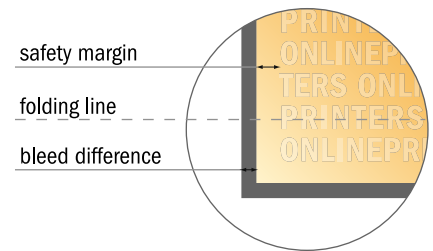

Folded Leaflets Portrait

CD-Format • Letter fold • 6 pages

- Data format (incl. 2.00 mm bleed): 36.10 x 12.40 cm
- Trimmed size (open): 35.70 x 12.00 cm
- Trimmed size (closed): 12.00 x 12.00 cm

- **Safety margin**
Maintaining 4 mm space between the text/information and the edge of the trimmed format prevents undesirable cuts.

Please note:

- Allow for trim allowance and safety margin according to instructions.
- Arrange background graphics, images or graphics up to the edge of the data format.
- Tolerances may occur during production due to cutting, punching and folding processes.
- This sketch is not drawn to scale.
- Printing data: Instructions and templates can be found under the menu item "Printing data" at www.onlineprinters.com.