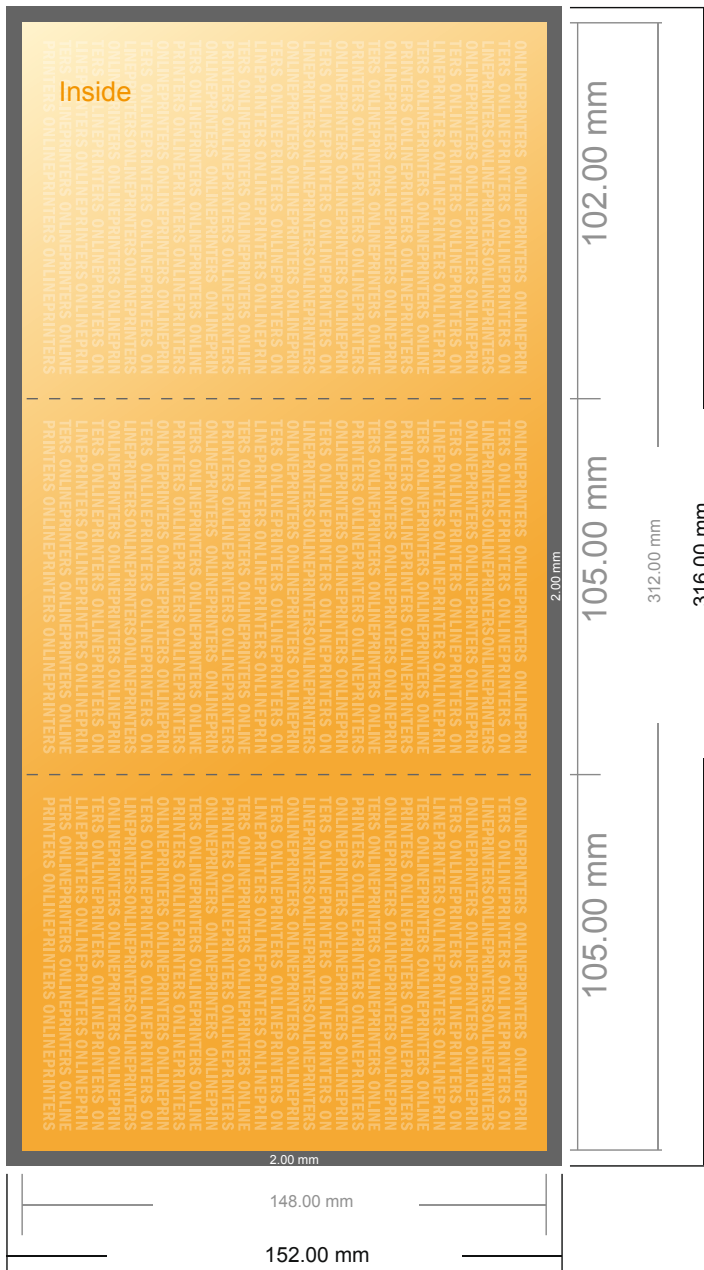

## Folded Leaflets Portrait

A6 • Letter fold • 6 pages

- Data format  
(incl. 2.00 mm bleed):  
31.60 x 15.20 cm
- Trimmed size (open):  
31.20 x 14.80 cm
- Trimmed size (closed):  
10.50 x 14.80 cm

- **Safety margin**  
Maintaining 4 mm space between the text/information and the edge of the trimmed format prevents undesirable cuts.

### Please note:

- Allow for trim allowance and safety margin according to instructions.
- Arrange background graphics, images or graphics up to the edge of the data format.
- Tolerances may occur during production due to cutting, punching and folding processes.
- This sketch is not drawn to scale.
- Printing data: Instructions and templates can be found under the menu item "Printing data" at [www.onlineprinters.com](http://www.onlineprinters.com).