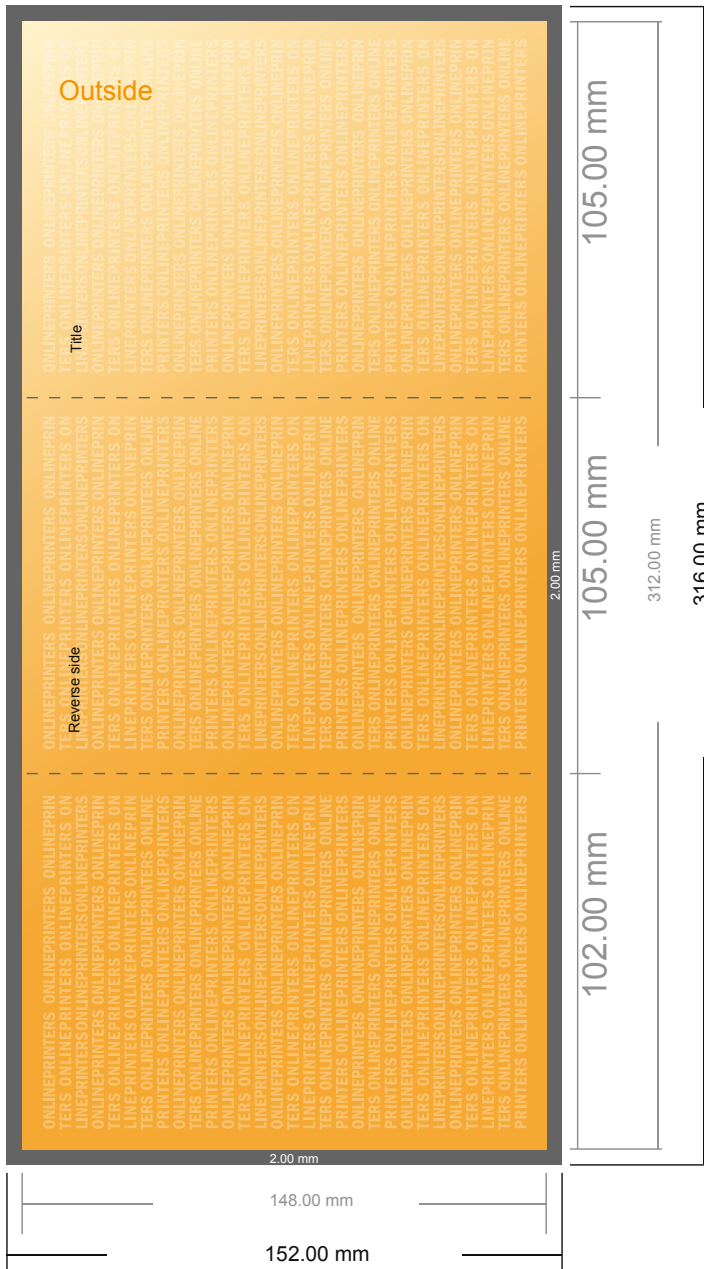

## Folded Leaflets Portrait

A6 • Letter fold • 6 pages

- Data format  
(incl. 2.00 mm bleed):  
31.60 x 15.20 cm
- Trimmed size (open):  
31.20 x 14.80 cm
- Trimmed size (closed):  
10.50 x 14.80 cm

- **Safety margin**  
Maintaining 4 mm space between the text/information and the edge of the trimmed format prevents undesirable cuts.

### Please note:

- Allow for trim allowance and safety margin according to instructions.
- Arrange background graphics, images or graphics up to the edge of the data format.
- Tolerances may occur during production due to cutting, punching and folding processes.
- This sketch is not drawn to scale.
- Printing data: Instructions and templates can be found under the menu item "Printing data" at [www.onlineprinters.com](http://www.onlineprinters.com).