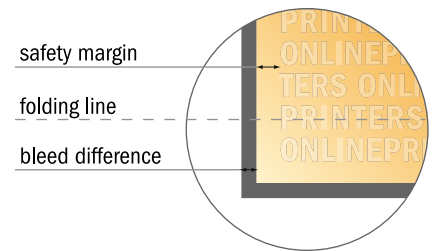

## Folded Leaflets Portrait

A6 • Letter fold • 6 pages

- Data format  
(incl. 2.00 mm bleed):  
31.60 x 15.20 cm
- Trimmed size (open):  
31.20 x 14.80 cm
- Trimmed size (closed):  
10.50 x 14.80 cm

- **Safety margin**  
Maintaining 4 mm space between the text/information and the edge of the trimmed format prevents undesirable cuts.

### Please note:

- Allow for trim allowance and safety margin according to instructions.
- Arrange background graphics, images or graphics up to the edge of the data format.
- Tolerances may occur during production due to cutting, punching and folding processes.
- This sketch is not drawn to scale.
- Printing data: Instructions and templates can be found under the menu item "Printing data" at [www.onlineprinters.com](http://www.onlineprinters.com).