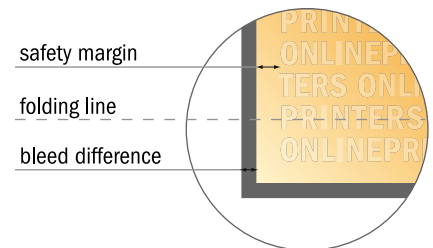

## Folded Leaflets Portrait

A6 • Letter fold • 6 pages

- Data format  
(incl. 2.00 mm bleed):  
31.60 x 15.20 cm
- Trimmed size (open):  
31.20 x 14.80 cm
- Trimmed size (closed):  
10.50 x 14.80 cm

- **Safety margin**  
Maintaining 4 mm space between the text/information and the edge of the trimmed format prevents undesirable cuts.

### Please note:

- Allow for trim allowance and safety margin according to instructions.
- Arrange background graphics, images or graphics up to the edge of the data format.
- Tolerances may occur during production due to cutting, punching and folding processes.
- This sketch is not drawn to scale.
- Printing data: Instructions and templates can be found under the menu item "Printing data" at [www.onlineprinters.com](http://www.onlineprinters.com).