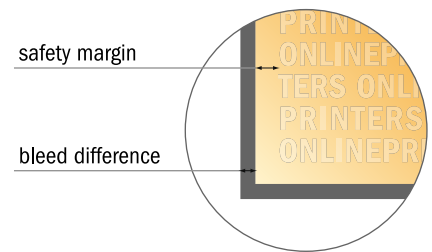

Button bottle openers

round, 5.6 cm diameter

- Data format:
6.60 x 6.60 cm

- Trimmed size:
5.60 x 5.60 cm

- **Safety margin**
Maintaining 2 mm space between the text/information and the edge of the trimmed format prevents undesirable cuts.

Please note:

- Allow for trim allowance and safety margin according to instructions.
- Arrange background graphics, images or graphics up to the edge of the data format.
- Tolerances may occur during production due to cutting, punching and folding processes.
- This sketch is not drawn to scale.
- Printing data: Instructions and templates can be found under the menu item "Printing data" at www.onlineprinters.com.