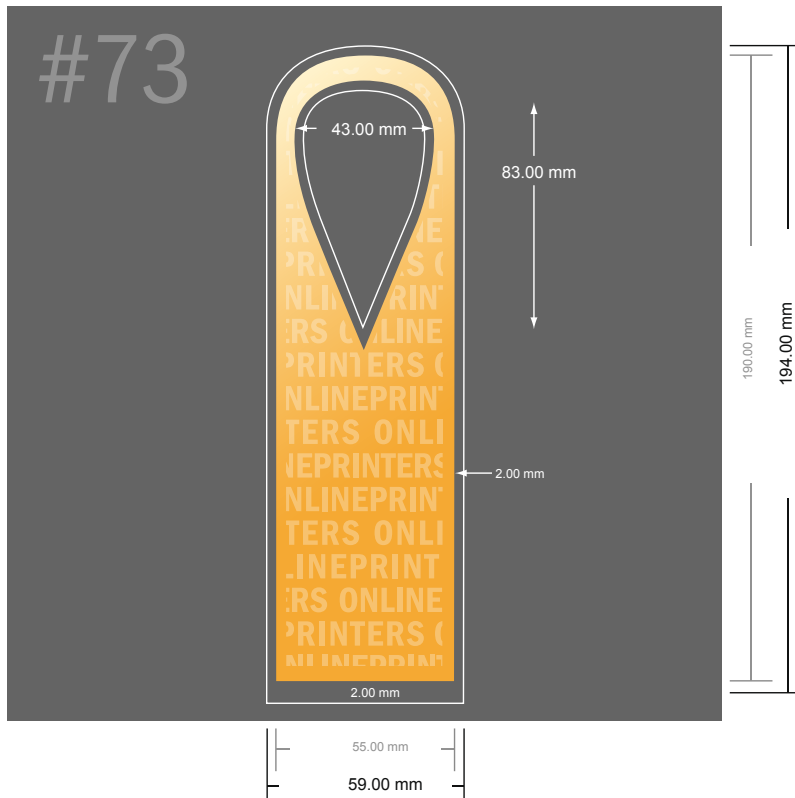

Bottle Tags

- Data format:
5.90 x 19.40 cm
- Trimmed size (closed):
5.50 x 19.00 cm
- Front side and reverse side dimensions are identical.
- **Safety margin**
Maintaining 4 mm space between the text/information and the edge of the trimmed format prevents undesirable cuts.

Please note:

- Allow for trim allowance and safety margin according to instructions.
- Arrange background graphics, images or graphics up to the edge of the data format.
- Tolerances may occur during production due to cutting, punching and folding processes.
- This sketch is not drawn to scale.
- Printing data: Instructions and templates can be found under the menu item "Printing data" at www.onlineprinters.com.