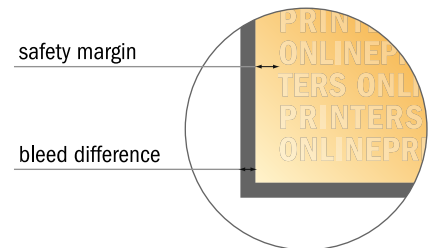

Bottle Tags

- Data format:
5.90 x 19.40 cm
- Trimmed size (closed):
5.50 x 19.00 cm
- Front side and reverse side dimensions are identical.
- **Safety margin**
Maintaining 4 mm space between the text/information and the edge of the trimmed format prevents undesirable cuts.

Please note:

- Allow for trim allowance and safety margin according to instructions.
- Arrange background graphics, images or graphics up to the edge of the data format.
- Tolerances may occur during production due to cutting, punching and folding processes.
- This sketch is not drawn to scale.
- Printing data: Instructions and templates can be found under the menu item "Printing data" at www.onlineprinters.com.