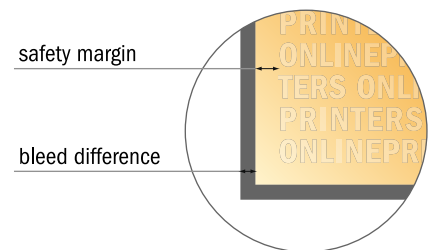

# Bottle Tags

- Data format:  
8.10 x 16.50 cm
- Trimmed size (closed):  
7.70 x 16.10 cm
- Front side and reverse side dimensions are identical.
- **Safety margin**  
Maintaining 4 mm space between the text/information and the edge of the trimmed format prevents undesirable cuts.

**Please note:**

- Allow for trim allowance and safety margin according to instructions.
- Arrange background graphics, images or graphics up to the edge of the data format.
- Tolerances may occur during production due to cutting, punching and folding processes.
- This sketch is not drawn to scale.
- Printing data: Instructions and templates can be found under the menu item "Printing data" at [www.onlineprinters.com](http://www.onlineprinters.com).