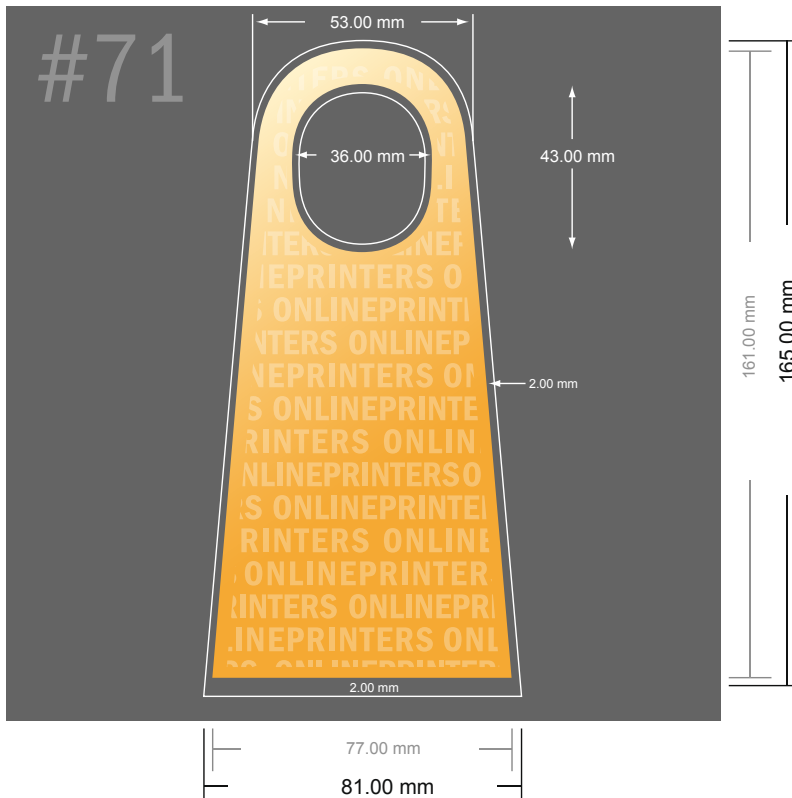

# Bottle Tags

- Data format:  
8.10 x 16.50 cm
- Trimmed size (closed):  
7.70 x 16.10 cm
- Front side and reverse side dimensions are identical.
- **Safety margin**  
Maintaining 4 mm space between the text/information and the edge of the trimmed format prevents undesirable cuts.

**Please note:**

- Allow for trim allowance and safety margin according to instructions.
- Arrange background graphics, images or graphics up to the edge of the data format.
- Tolerances may occur during production due to cutting, punching and folding processes.
- This sketch is not drawn to scale.
- Printing data: Instructions and templates can be found under the menu item "Printing data" at [www.onlineprinters.com](http://www.onlineprinters.com).