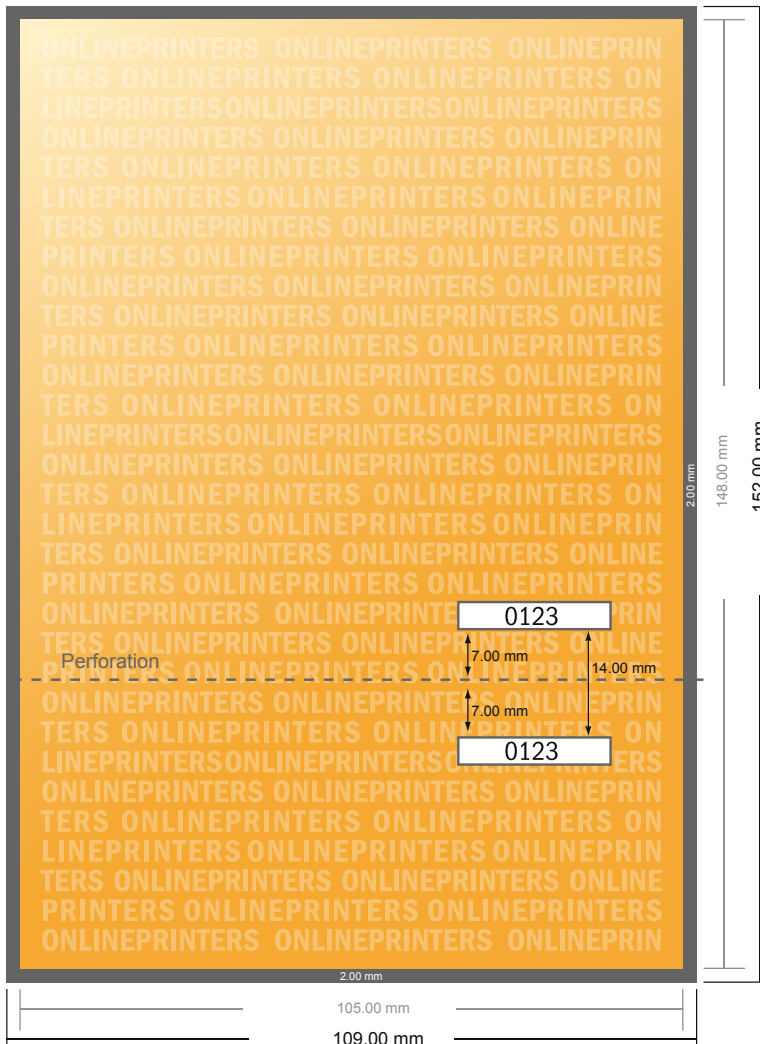

Event Tickets

A6

- Data format (incl. 2.00 mm bleed): 10.90 x 15.20 cm
- Trimmed size: 10.50 x 14.80 cm
- **Safety margin**
Maintaining 4 mm space between the text/information and the edge of the trimmed format prevents undesirable cuts.

Please note:

- Allow for trim allowance and safety margin according to instructions.
- Arrange background graphics, images or graphics up to the edge of the data format.
- Tolerances may occur during production due to cutting, punching and folding processes.
- This sketch is not drawn to scale.
- Printing data: Instructions and templates can be found under the menu item "Printing data" at www.onlineprinters.com.