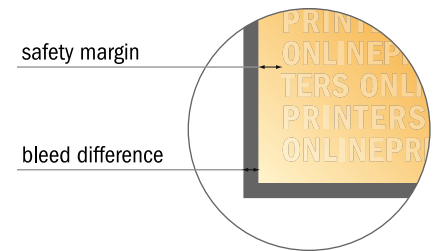

RSVP Cards

4" x 6"

- Data format (incl. 0.10 in bleed): 4.20 x 6.20 in
- Trimmed size: 4.00 x 6.00 in
- Front side and reverse side dimensions are identical.
- **Safety margin**
Maintaining 0.2 in space between the text/information and the edge of the trimmed format prevents undesirable cuts.

Please note:

- Allow for trim allowance and safety margin according to instructions.
- Arrange background graphics, images or graphics up to the edge of the data format.
- Tolerances may occur during production due to cutting, punching and folding processes.
- This sketch is not drawn to scale.
- Print Files: Instructions and templates can be found under the menu item "Print Files" at www.onlineprinters.com.