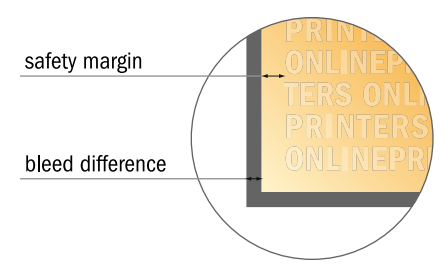

## Save The Date Cards

3.5" x 5"

- Data format (incl. 0.10 in bleed): 3.70 x 5.20 in
- Trimmed size: 3.50 x 5.00 in
- Front side and reverse side dimensions are identical.
- **Safety margin**  
Maintaining 0.2 in space between the text/information and the edge of the trimmed format prevents undesirable cuts.

### Please note:

- Allow for trim allowance and safety margin according to instructions.
- Arrange background graphics, images or graphics up to the edge of the data format.
- Tolerances may occur during production due to cutting, punching and folding processes.
- This sketch is not drawn to scale.
- Print Files: Instructions and templates can be found under the menu item "Print Files" at [www.onlineprinters.com](http://www.onlineprinters.com).