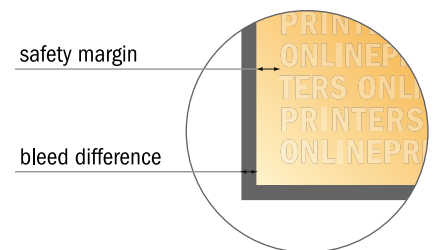

## Save The Date Cards

4" x 6"

- Data format (incl. 0.10 in bleed): 4.20 x 6.20 in
- Trimmed size: 4.00 x 6.00 in
- Front side and reverse side dimensions are identical.
- **Safety margin**  
Maintaining 0.2 in space between the text/information and the edge of the trimmed format prevents undesirable cuts.

### Please note:

- Allow for trim allowance and safety margin according to instructions.
- Arrange background graphics, images or graphics up to the edge of the data format.
- Tolerances may occur during production due to cutting, punching and folding processes.
- This sketch is not drawn to scale.
- Print Files: Instructions and templates can be found under the menu item "Print Files" at [www.onlineprinters.com](http://www.onlineprinters.com).