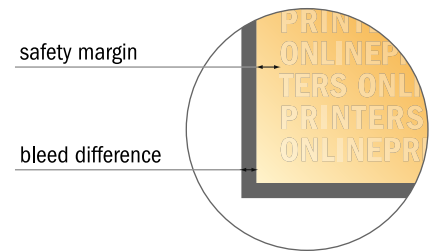

## Thank You Cards

3.5" x 5"

- Data format (incl. 0.10 in bleed): 3.70 x 5.20 in
- Trimmed size: 3.50 x 5.00 in
- Front side and reverse side dimensions are identical.
- **Safety margin**  
Maintaining 0.2 in space between the text/information and the edge of the trimmed format prevents undesirable cuts.

### Please note:

- Allow for trim allowance and safety margin according to instructions.
- Arrange background graphics, images or graphics up to the edge of the data format.
- Tolerances may occur during production due to cutting, punching and folding processes.
- This sketch is not drawn to scale.
- Print Files: Instructions and templates can be found under the menu item "Print Files" at [www.onlineprinters.com](http://www.onlineprinters.com).