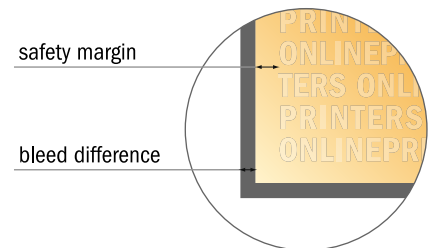

Brochures

A5-Square

Sequence of pages

Create pages consecutively as individual pages.

finished product

- Data format
(incl. 2.00 mm bleed):
15.20 x 15.20 cm
- Trimmed size (open):
29.60 x 14.80 cm
- Trimmed size (closed):
14.80 x 14.80 cm

- **Safety margin**
Maintaining 5 mm space between the text/information and the edge of the trimmed format prevents undesirable cuts.

Please note:

- Allow for trim allowance and safety margin according to instructions.
- Arrange background graphics, images or graphics up to the edge of the data format.
- Tolerances may occur during production due to cutting, punching and folding processes.
- This sketch is not drawn to scale.
- Printing data: Instructions and templates can be found under the menu item "Printing data" at www.onlineprinters.com.