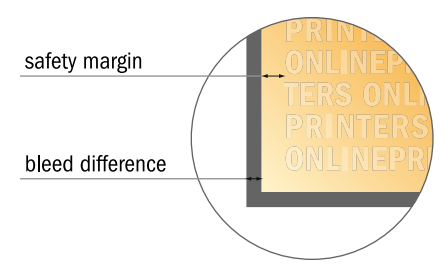

Greeting Cards

3.5" x 5"

- Data format (incl. 0.10 in bleed): 3.70 x 5.20 in
- Trimmed size: 3.50 x 5.00 in
- Front side and reverse side dimensions are identical.
- **Safety margin**
Maintaining 0.2 in space between the text/information and the edge of the trimmed format prevents undesirable cuts.

Please note:

- Allow for trim allowance and safety margin according to instructions.
- Arrange background graphics, images or graphics up to the edge of the data format.
- Tolerances may occur during production due to cutting, punching and folding processes.
- This sketch is not drawn to scale.
- Print Files: Instructions and templates can be found under the menu item "Print Files" at www.onlineprinters.com.