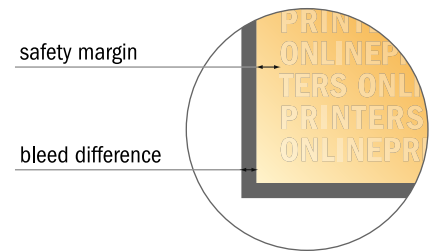

## Rip Cards

3.5" x 8.5"

- Data format (incl. 0.10 in bleed): 3.70 x 8.70 in
- Trimmed size: 3.50 x 8.50 in
- Front side and reverse side dimensions are identical.
- **Safety margin**  
Maintaining 0.2 in space between the text/information and the edge of the trimmed format prevents undesirable cuts.

### Please note:

- Allow for trim allowance and safety margin according to instructions.
- Arrange background graphics, images or graphics up to the edge of the data format.
- Tolerances may occur during production due to cutting, punching and folding processes.
- This sketch is not drawn to scale.
- Print Files: Instructions and templates can be found under the menu item "Print Files" at [www.onlineprinters.com](http://www.onlineprinters.com).