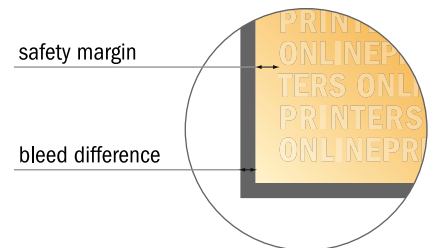

Brochures

DIN-A4 Half • Landscape

Sequence of pages

Create pages consecutively as individual pages.

finished product

- Data format
(incl. 2.00 mm bleed):
30.10 x 10.90 cm

- Trimmed size (open):
59.40 x 10.50 cm

- Trimmed size (closed):
29.70 x 10.50 cm

- **Safety margin**
Maintaining 5 mm space between the text/information and the edge of the trimmed format prevents undesirable cuts.

Please note:

- Allow for trim allowance and safety margin according to instructions.
- Arrange background graphics, images or graphics up to the edge of the data format.
- Tolerances may occur during production due to cutting, punching and folding processes.
- This sketch is not drawn to scale.
- Printing data: Instructions and templates can be found under the menu item "Printing data" at www.onlineprinters.com.