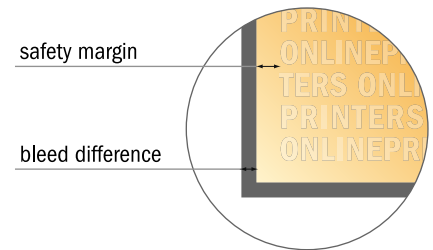

Wrapping Paper

8.5" x 11"

- Data format (incl. 0.10 in bleed): 8.70 x 11.20 in
- Trimmed size: 8.50 x 11.00 in
- **Safety margin**
Maintaining 0.2 in space between the text/information and the edge of the trimmed format prevents undesirable cuts.

Please note:

- Allow for trim allowance and safety margin according to instructions.
- Arrange background graphics, images or graphics up to the edge of the data format.
- Tolerances may occur during production due to cutting, punching and folding processes.
- This sketch is not drawn to scale.
- Print Files: Instructions and templates can be found under the menu item "Print Files" at www.onlineprinters.com.