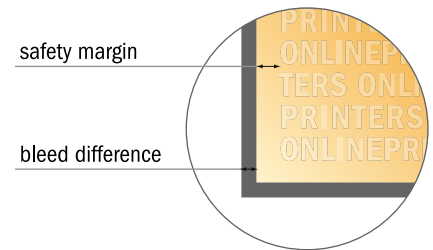

Postcards

5.5" x 8.5"

- Data format (incl. 0.10 in bleed): 5.70 x 8.70 in
- Trimmed size: 5.50 x 8.50 in
- **Safety margin**
Maintaining 0.2 in space between the text/information and the edge of the trimmed format prevents undesirable cuts.

Please note:

- Allow for trim allowance and safety margin according to instructions.
- Arrange background graphics, images or graphics up to the edge of the data format.
- Tolerances may occur during production due to cutting, punching and folding processes.
- This sketch is not drawn to scale.
- Print Files: Instructions and templates can be found under the menu item "Print Files" at www.onlineprinters.com.