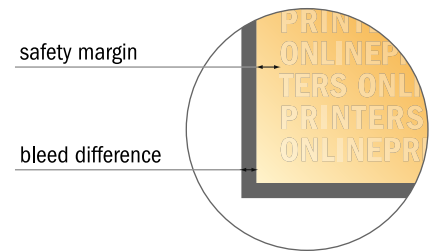

## Business Flyers

8.5" x 11"

- Data format (incl. 0.10 in bleed): 8.70 x 11.20 in
- Trimmed size: 8.50 x 11.00 in
- Front side and reverse side dimensions are identical.
- **Safety margin**  
Maintaining 0.2 in space between the text/information and the edge of the trimmed format prevents undesirable cuts.

### Please note:

- Allow for trim allowance and safety margin according to instructions.
- Arrange background graphics, images or graphics up to the edge of the data format.
- Tolerances may occur during production due to cutting, punching and folding processes.
- This sketch is not drawn to scale.
- Print Files: Instructions and templates can be found under the menu item "Print Files" at [www.onlineprinters.com](http://www.onlineprinters.com).