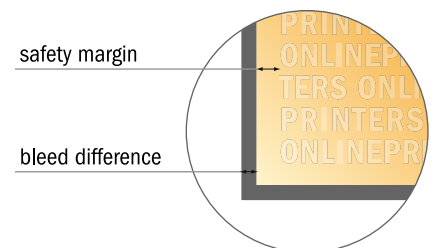

## Bookmark

2" x 9"

- Data format (incl. 0.10 in bleed): 2.20 x 9.20 in
- Trimmed size: 2.00 x 9.00 in
- Front side and reverse side dimensions are identical.
- **Safety margin**  
Maintaining 0.2 in space between the text/information and the edge of the trimmed format prevents undesirable cuts.

### Please note:

- Allow for trim allowance and safety margin according to instructions.
- Arrange background graphics, images or graphics up to the edge of the data format.
- Tolerances may occur during production due to cutting, punching and folding processes.
- This sketch is not drawn to scale.
- Print Files: Instructions and templates can be found under the menu item "Print Files" at [www.onlineprinters.com](http://www.onlineprinters.com).