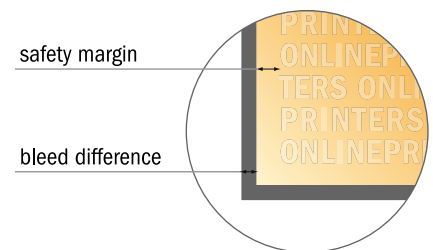

Bookmark

2" x 7.25"

- Data format (incl. 0.10 in bleed): 2.20 x 7.45 in
- Trimmed size: 2.00 x 7.25 in
- Front side and reverse side dimensions are identical.
- **Safety margin**
Maintaining 0.2 in space between the text/information and the edge of the trimmed format prevents undesirable cuts.

Please note:

- Allow for trim allowance and safety margin according to instructions.
- Arrange background graphics, images or graphics up to the edge of the data format.
- Tolerances may occur during production due to cutting, punching and folding processes.
- This sketch is not drawn to scale.
- Print Files: Instructions and templates can be found under the menu item "Print Files" at www.onlineprinters.com.