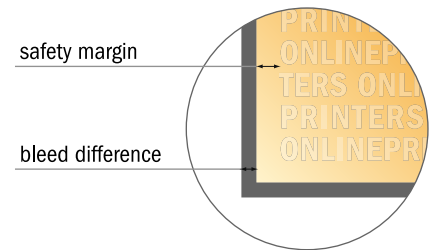

Notepads

4.25" x 5.5"

- Data format (incl. 0.10 in bleed): 4.45 x 5.70 in
- Trimmed size: 4.25 x 5.50 in
- **Safety margin**
Maintaining 0.2 in space between the text/information and the edge of the trimmed format prevents undesirable cuts.

Please note:

- Allow for trim allowance and safety margin according to instructions.
- Arrange background graphics, images or graphics up to the edge of the data format.
- Tolerances may occur during production due to cutting, punching and folding processes.
- This sketch is not drawn to scale.
- Print Files: Instructions and templates can be found under the menu item "Print Files" at www.onlineprinters.com.