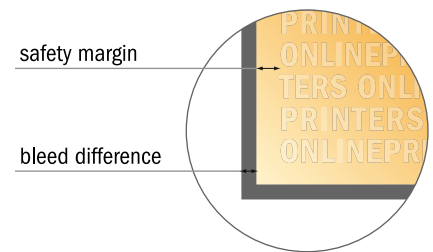

## Flyers

9" x 12"

- Data format (incl. 0.10 in bleed): 9.20 x 12.20 in
- Trimmed size: 9.00 x 12.00 in
- **Safety margin**  
Maintaining 0.2 in space between the text/information and the edge of the trimmed format prevents undesirable cuts.

### Please note:

- Allow for trim allowance and safety margin according to instructions.
- Arrange background graphics, images or graphics up to the edge of the data format.
- Tolerances may occur during production due to cutting, punching and folding processes.
- This sketch is not drawn to scale.
- Print Files: Instructions and templates can be found under the menu item "Print Files" at [www.onlineprinters.com](http://www.onlineprinters.com).