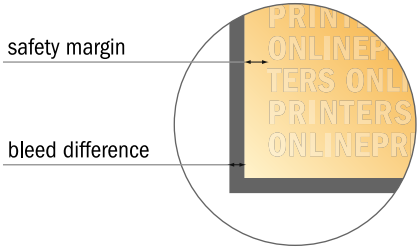

Flyers

4" x 6"

- Data format (incl. 0.10 in bleed): 4.20 x 6.20 in

- Trimmed size: 4.00 x 6.00 in

- Front side and reverse side dimensions are identical.

- **Safety margin**
Maintaining 0.2 in space between the text/information and the edge of the trimmed format prevents undesirable cuts.

Please note:

- Allow for trim allowance and safety margin according to instructions.
- Arrange background graphics, images or graphics up to the edge of the data format.
- Tolerances may occur during production due to cutting, punching and folding processes.
- This sketch is not drawn to scale.
- Print Files: Instructions and templates can be found under the menu item "Print Files" at www.onlineprinters.com.