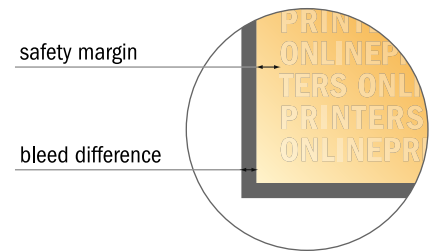

Flyers

5.5" x 8.5"

- Data format (incl. 0.10 in bleed): 5.70 x 8.70 in
- Trimmed size: 5.50 x 8.50 in
- Front side and reverse side dimensions are identical.
- **Safety margin**
Maintaining 0.2 in space between the text/information and the edge of the trimmed format prevents undesirable cuts.

Please note:

- Allow for trim allowance and safety margin according to instructions.
- Arrange background graphics, images or graphics up to the edge of the data format.
- Tolerances may occur during production due to cutting, punching and folding processes.
- This sketch is not drawn to scale.
- Print Files: Instructions and templates can be found under the menu item "Print Files" at www.onlineprinters.com.