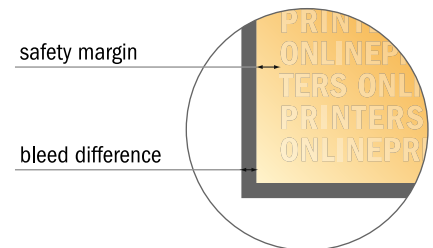

Brochures

A3 • Portrait

Sequence of pages

Create pages consecutively as individual pages.

finished product

- Data format (incl. 2.00 mm bleed): 30.10 x 42.40 cm
- Trimmed size (open): 59.40 x 42.00 cm
- Trimmed size (closed): 29.70 x 42.00 cm

- **Safety margin**
Maintaining 5 mm space between the text/information and the edge of the trimmed format prevents undesirable cuts.

Please note:

- Allow for trim allowance and safety margin according to instructions.
- Arrange background graphics, images or graphics up to the edge of the data format.
- Tolerances may occur during production due to cutting, punching and folding processes.
- This sketch is not drawn to scale.
- Printing data: Instructions and templates can be found under the menu item "Printing data" at www.onlineprinters.com.