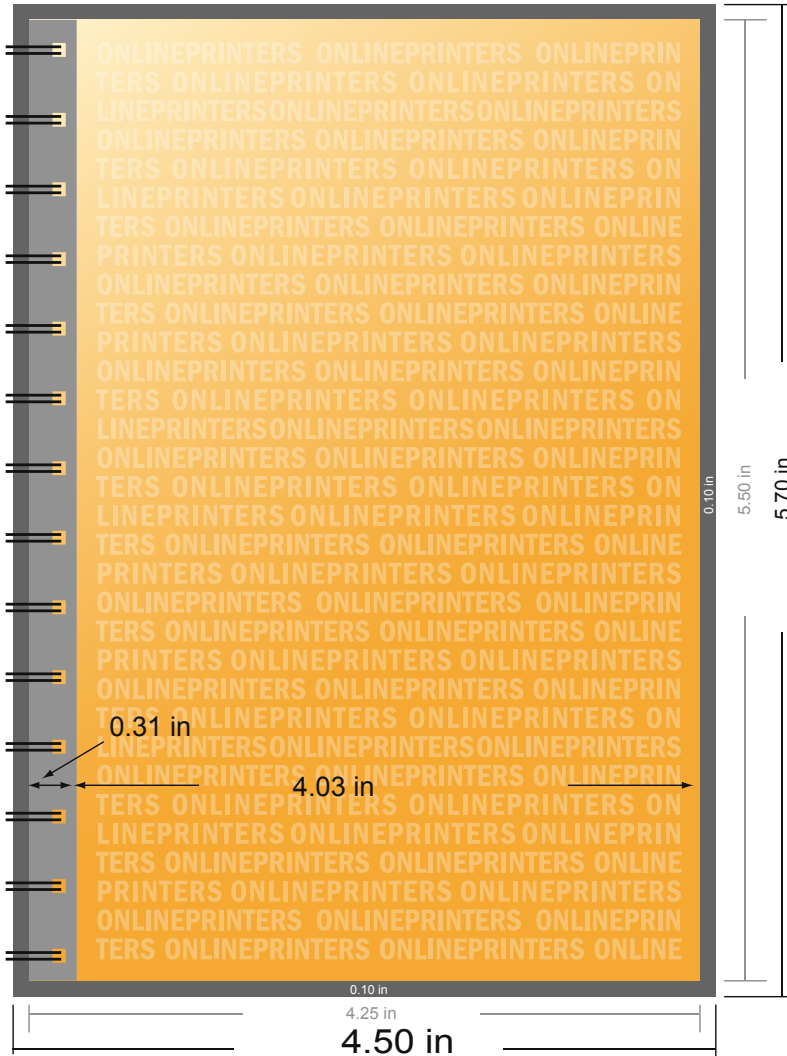

## Notebooks

4.25" x 5.5"

- Data format (incl. 0.10 in bleed): 4.50 x 5.70 in
- Trimmed size: 4.25 x 5.50 in
- **Safety margin**  
Maintaining 0.2 in space between the text/information and the edge of the trimmed format prevents undesirable cuts.

### Please note:

- Allow for trim allowance and safety margin according to instructions.
- Arrange background graphics, images or graphics up to the edge of the data format.
- Tolerances may occur during production due to cutting, punching and folding processes.
- This sketch is not drawn to scale.
- Print Files: Instructions and templates can be found under the menu item "Print Files" at [www.onlineprinters.com](http://www.onlineprinters.com).