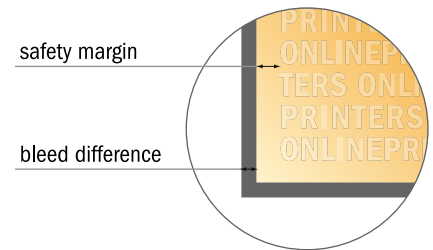

Event Tickets

3.5" x 8.5"

- Data format (incl. 0.10 in bleed): 3.70 x 8.70 in
- Trimmed size: 3.50 x 8.50 in
- **Safety margin**
Maintaining 0.2 in space between the text/information and the edge of the trimmed format prevents undesirable cuts.

Please note:

- Allow for trim allowance and safety margin according to instructions.
- Arrange background graphics, images or graphics up to the edge of the data format.
- Tolerances may occur during production due to cutting, punching and folding processes.
- This sketch is not drawn to scale.
- Print Files: Instructions and templates can be found under the menu item "Print Files" at www.onlineprinters.com.